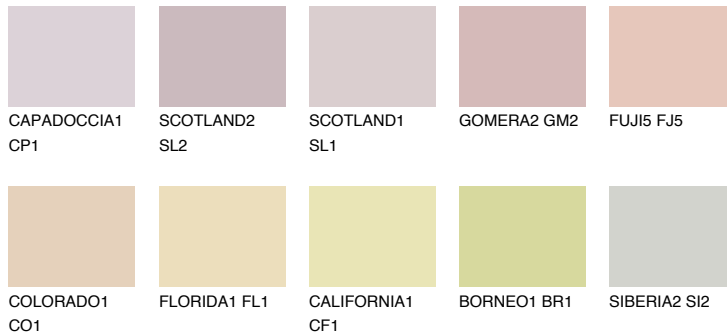

COLOUR DETAILS

FUJI4 FJ4

66% TSR 68%

Matching colours

COLOURS

INTENSE

For more information on plasters and paints, go to www.ceresit.lv

*The presented colours refer to plasters and paints offered by Ceresit. Due to the use of digital techniques, the presented colours might not represent the original ones, thus they cannot be considered as a reliable colour presentation. We recommend checking the authentic colour samples.