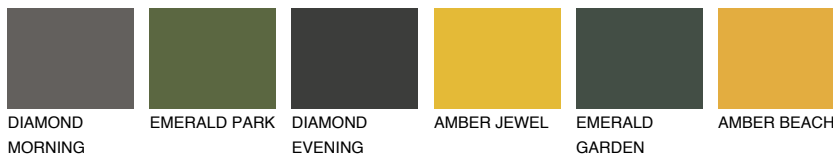

COLOUR DETAILS

FUJI4 FJ4

66% TSR 68%

Matching colours

COLOURS

INTENSE

For more information on plasters and paints, go to www.ceresit.lv

*The presented colours refer to plasters and paints offered by Ceresit. Due to the use of digital techniques, the presented colours might not represent the original ones, thus they cannot be considered as a reliable colour presentation. We recommend checking the authentic colour samples.