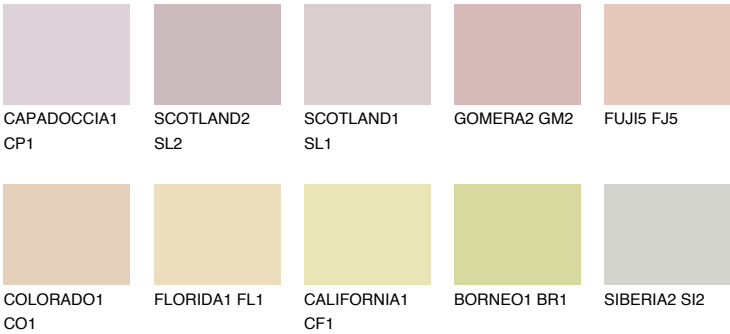

FUJI4 FJ4

66% **TSR** 68%

Matching colours

COLOURS

INTENSE

For more information on plasters and paints, go to www.ceresit.lv

*The presented colours refer to plasters and paints offered by Ceresit. Due to the use of digital techniques, the presented colours might not represent the original ones, thus they cannot be considered as a reliable colour presentation. We recommend checking the authentic colour samples.