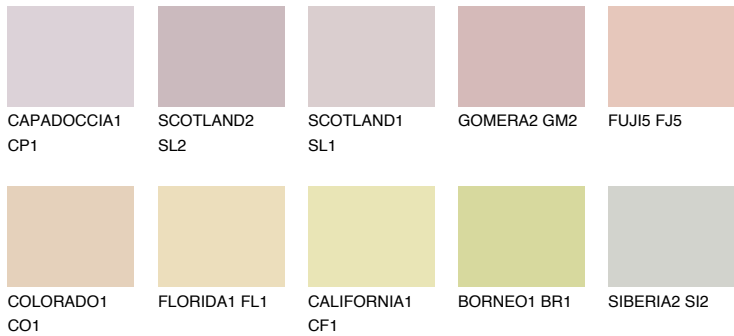

COLOUR DETAILS

FUJI4 FJ4

66% **TSR** 68%

Matching colours

COLOURS

INTENSE

For more information on plasters and paints, go to www.ceresit.lv

*The presented colours refer to plasters and paints offered by Ceresit. Due to the use of digital techniques, the presented colours might not represent the original ones, thus they cannot be considered as a reliable colour presentation. We recommend checking the authentic colour samples.