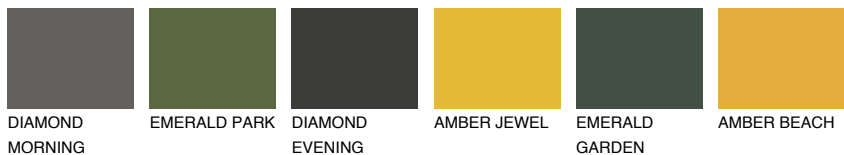

COLOUR DETAILS

FUJI4 FJ4

66% **TSR** 68%

Matching colours

COLOURS

INTENSE

For more information on plasters and paints, go to www.ceresit.lv

*The presented colours refer to plasters and paints offered by Ceresit. Due to the use of digital techniques, the presented colours might not represent the original ones, thus they cannot be considered as a reliable colour presentation. We recommend checking the authentic colour samples.