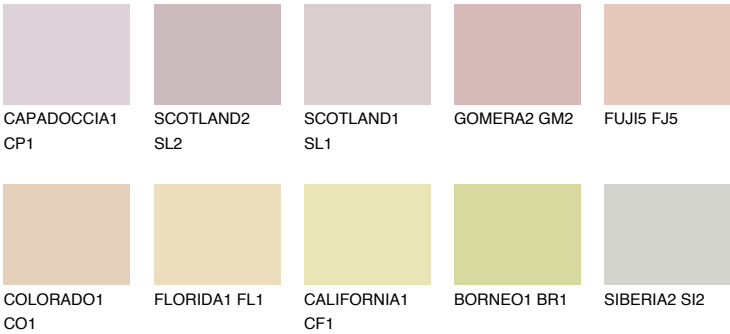

## FUJI4 FJ4

66% **TSR** 68%

### Matching colours

#### COLOURS

#### INTENSE

For more information on plasters and paints, go to [www.ceresit.lv](http://www.ceresit.lv)

\*The presented colours refer to plasters and paints offered by Ceresit. Due to the use of digital techniques, the presented colours might not represent the original ones, thus they cannot be considered as a reliable colour presentation. We recommend checking the authentic colour samples.