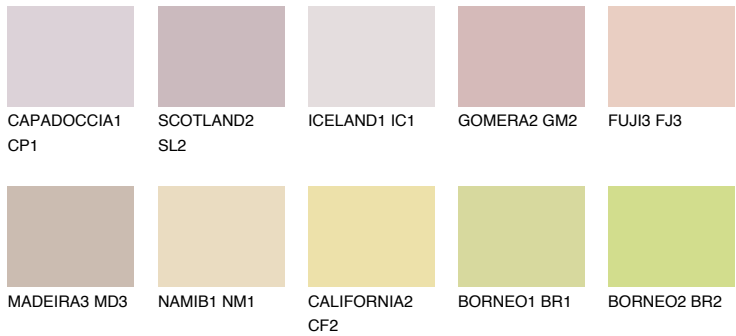

COLOUR DETAILS

FUJI5 FJ5

61% TSR 65%

Matching colours

COLOURS

INTENSE

For more information on plasters and paints, go to www.ceresit.lv

*The presented colours refer to plasters and paints offered by Ceresit. Due to the use of digital techniques, the presented colours might not represent the original ones, thus they cannot be considered as a reliable colour presentation. We recommend checking the authentic colour samples.