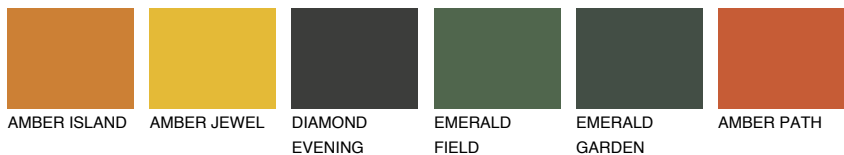

COLOUR DETAILS

FUJI5 FJ5

61% TSR 65%

Matching colours

COLOURS

INTENSE

For more information on plasters and paints, go to www.ceresit.lv

*The presented colours refer to plasters and paints offered by Ceresit. Due to the use of digital techniques, the presented colours might not represent the original ones, thus they cannot be considered as a reliable colour presentation. We recommend checking the authentic colour samples.