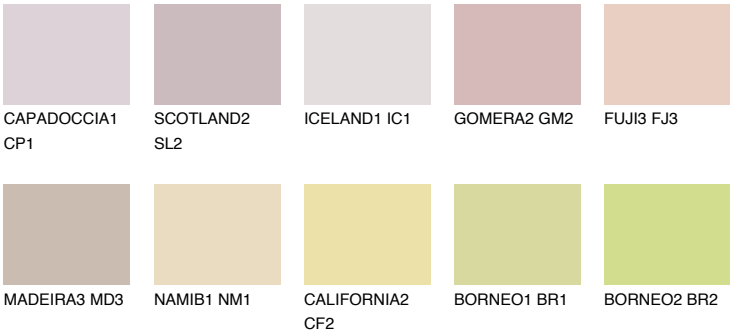

FUJI5 FJ5

61% **TSR** 65%

Matching colours

COLOURS

INTENSE

For more information on plasters and paints, go to www.ceresit.lv

*The presented colours refer to plasters and paints offered by Ceresit. Due to the use of digital techniques, the presented colours might not represent the original ones, thus they cannot be considered as a reliable colour presentation. We recommend checking the authentic colour samples.