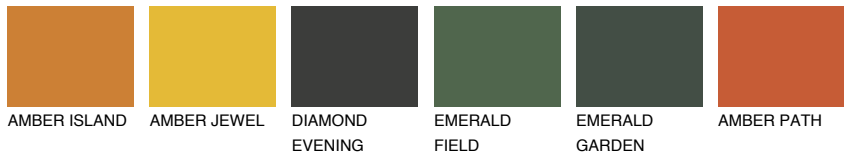

COLOUR DETAILS

FUJI5 FJ5

61% **TSR** 65%

Matching colours

COLOURS

INTENSE

For more information on plasters and paints, go to www.ceresit.lv

*The presented colours refer to plasters and paints offered by Ceresit. Due to the use of digital techniques, the presented colours might not represent the original ones, thus they cannot be considered as a reliable colour presentation. We recommend checking the authentic colour samples.