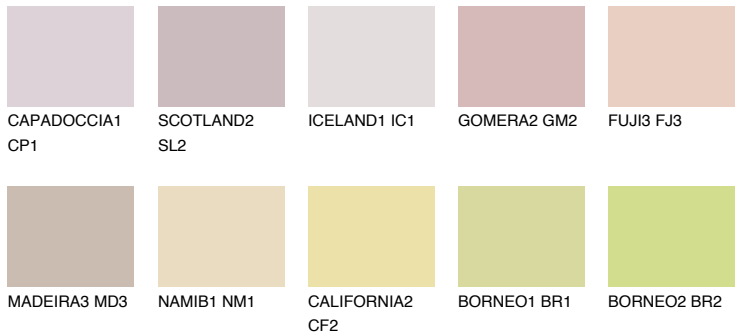

COLOUR DETAILS

FUJI5 FJ5

61% **TSR** 65%

Matching colours

COLOURS

INTENSE

For more information on plasters and paints, go to www.ceresit.lv

*The presented colours refer to plasters and paints offered by Ceresit. Due to the use of digital techniques, the presented colours might not represent the original ones, thus they cannot be considered as a reliable colour presentation. We recommend checking the authentic colour samples.