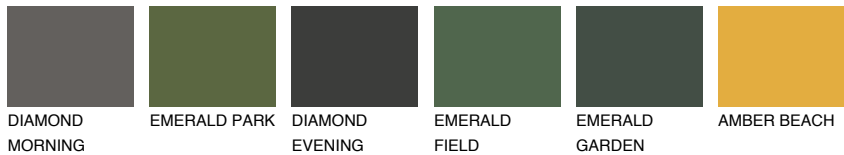

COLOUR DETAILS

FUJI6 FJ6

53% **TSR** 63%

Matching colours

COLOURS

INTENSE

For more information on plasters and paints, go to www.ceresit.lv

*The presented colours refer to plasters and paints offered by Ceresit. Due to the use of digital techniques, the presented colours might not represent the original ones, thus they cannot be considered as a reliable colour presentation. We recommend checking the authentic colour samples.