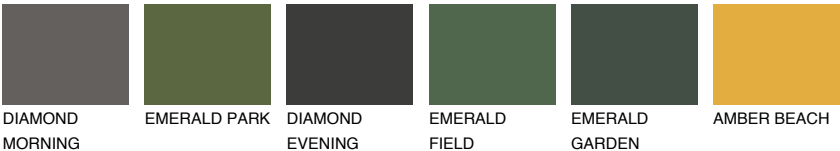

COLOUR DETAILS

FUJI6 FJ6

53% TSR 63%

Matching colours

COLOURS

INTENSE

For more information on plasters and paints, go to www.ceresit.lv

*The presented colours refer to plasters and paints offered by Ceresit. Due to the use of digital techniques, the presented colours might not represent the original ones, thus they cannot be considered as a reliable colour presentation. We recommend checking the authentic colour samples.