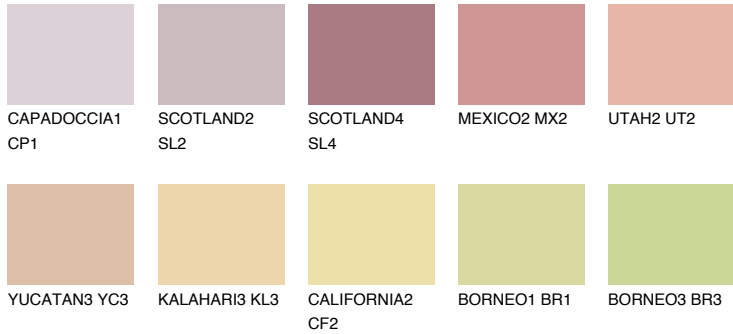

COLOUR DETAILS

FUJI6 FJ6

53% **TSR** 63%

Matching colours

COLOURS

INTENSE

For more information on plasters and paints, go to www.ceresit.lv

*The presented colours refer to plasters and paints offered by Ceresit. Due to the use of digital techniques, the presented colours might not represent the original ones, thus they cannot be considered as a reliable colour presentation. We recommend checking the authentic colour samples.