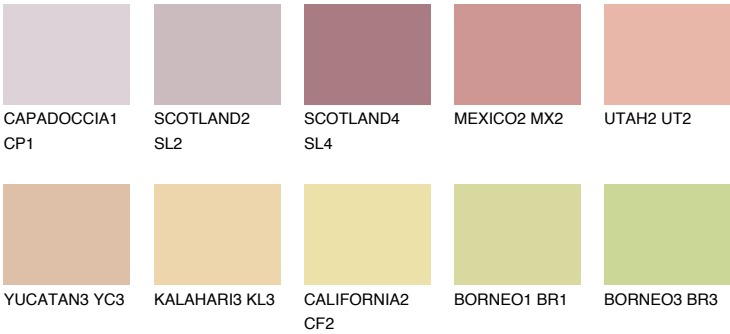

COLOUR DETAILS

FUJI6 FJ6

53% TSR 63%

Matching colours

COLOURS

INTENSE

For more information on plasters and paints, go to www.ceresit.lv

*The presented colours refer to plasters and paints offered by Ceresit. Due to the use of digital techniques, the presented colours might not represent the original ones, thus they cannot be considered as a reliable colour presentation. We recommend checking the authentic colour samples.