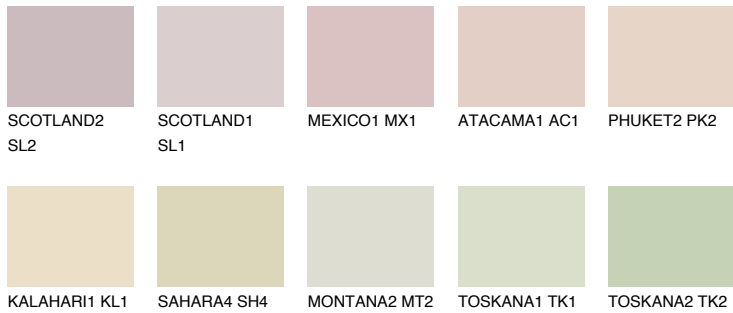

COLOUR DETAILS

NEVADA1 NV1

72% TSR 69%

Matching colours

COLOURS

INTENSE

For more information on plasters and paints, go to www.ceresit.lv

*The presented colours refer to plasters and paints offered by Ceresit. Due to the use of digital techniques, the presented colours might not represent the original ones, thus they cannot be considered as a reliable colour presentation. We recommend checking the authentic colour samples.