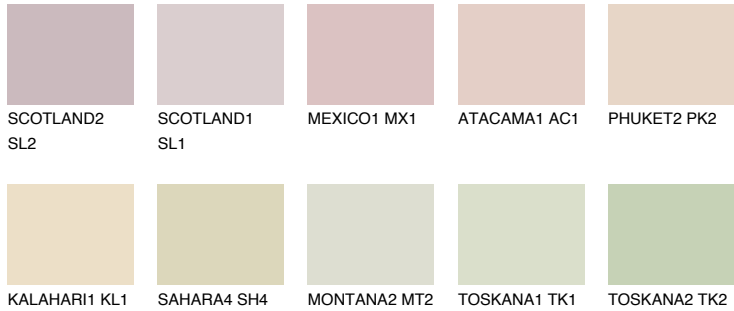

COLOUR DETAILS

NEVADA1 NV1

72% TSR 69%

Matching colours

COLOURS

INTENSE

For more information on plasters and paints, go to www.ceresit.lv

*The presented colours refer to plasters and paints offered by Ceresit. Due to the use of digital techniques, the presented colours might not represent the original ones, thus they cannot be considered as a reliable colour presentation. We recommend checking the authentic colour samples.