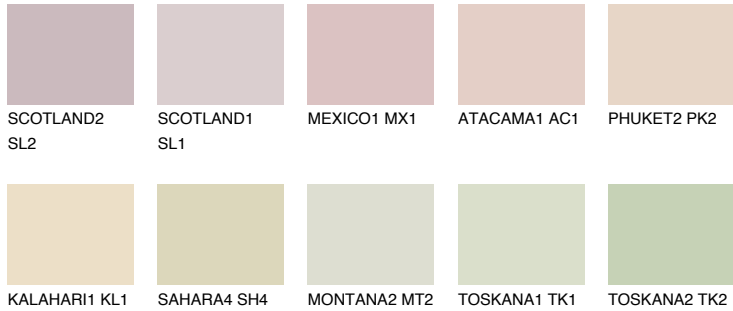

COLOUR DETAILS

NEVADA1 NV1

72% TSR 69%

Matching colours

COLOURS

INTENSE

For more information on plasters and paints, go to www.ceresit.lv

*The presented colours refer to plasters and paints offered by Ceresit. Due to the use of digital techniques, the presented colours might not represent the original ones, thus they cannot be considered as a reliable colour presentation. We recommend checking the authentic colour samples.