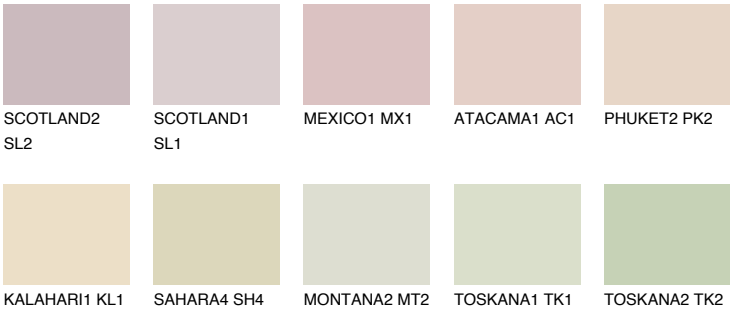

NEVADA1 NV1

72% TSR 69%

Matching colours

COLOURS

INTENSE

For more information on plasters and paints, go to www.ceresit.lv

*The presented colours refer to plasters and paints offered by Ceresit. Due to the use of digital techniques, the presented colours might not represent the original ones, thus they cannot be considered as a reliable colour presentation. We recommend checking the authentic colour samples.