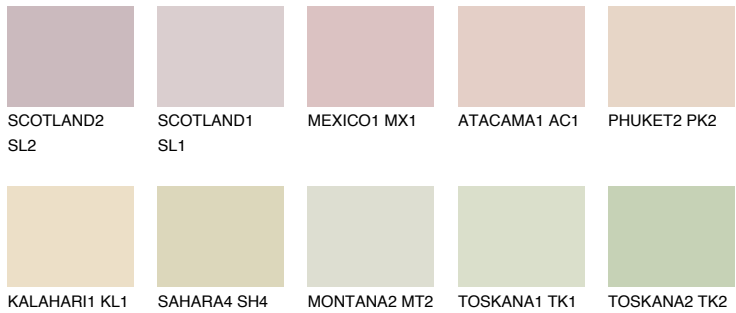

COLOUR DETAILS

NEVADA1 NV1

72% TSR 69%

Matching colours

COLOURS

INTENSE

For more information on plasters and paints, go to www.ceresit.lv

*The presented colours refer to plasters and paints offered by Ceresit. Due to the use of digital techniques, the presented colours might not represent the original ones, thus they cannot be considered as a reliable colour presentation. We recommend checking the authentic colour samples.