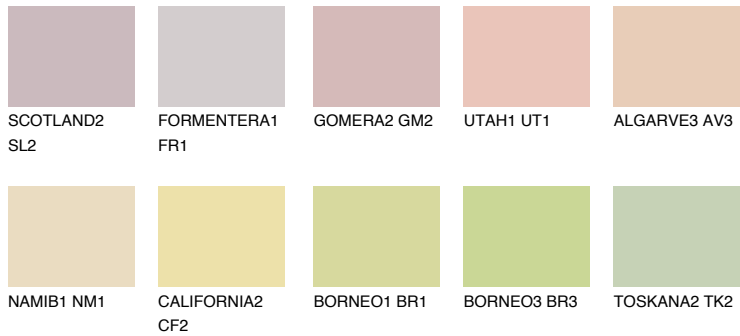

COLOUR DETAILS

NEVADA2 NV2

66% **TSR** 66%

Matching colours

COLOURS

INTENSE

For more information on plasters and paints, go to www.ceresit.lv

*The presented colours refer to plasters and paints offered by Ceresit. Due to the use of digital techniques, the presented colours might not represent the original ones, thus they cannot be considered as a reliable colour presentation. We recommend checking the authentic colour samples.