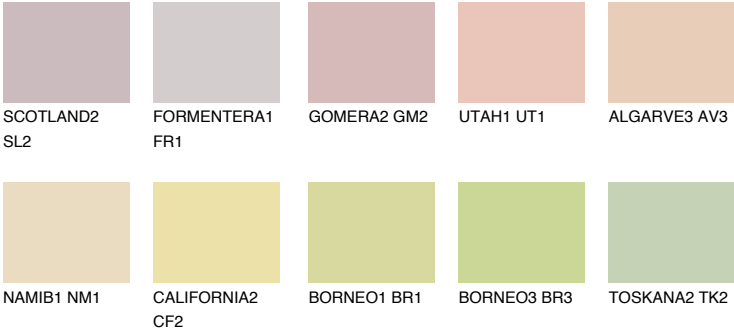

NEVADA2 NV2

66% **TSR** 66%

Matching colours

COLOURS

INTENSE

For more information on plasters and paints, go to www.ceresit.lv

*The presented colours refer to plasters and paints offered by Ceresit. Due to the use of digital techniques, the presented colours might not represent the original ones, thus they cannot be considered as a reliable colour presentation. We recommend checking the authentic colour samples.