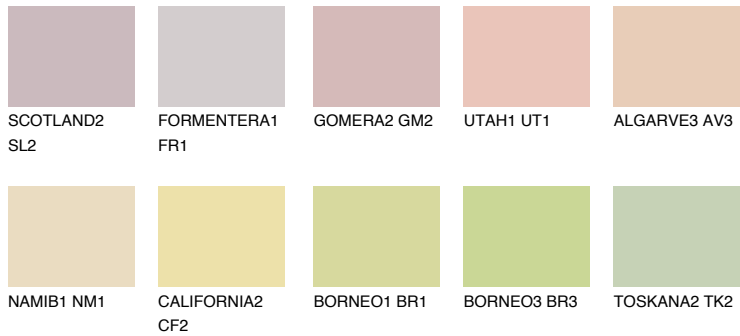

COLOUR DETAILS

NEVADA2 NV2

66% TSR 66%

Matching colours

COLOURS

INTENSE

For more information on plasters and paints, go to www.ceresit.lv

*The presented colours refer to plasters and paints offered by Ceresit. Due to the use of digital techniques, the presented colours might not represent the original ones, thus they cannot be considered as a reliable colour presentation. We recommend checking the authentic colour samples.