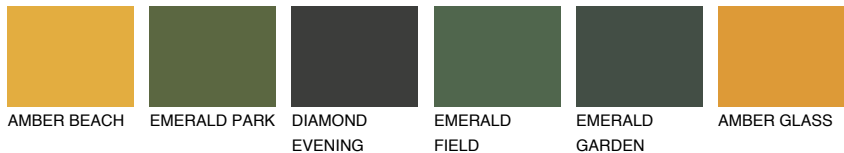

COLOUR DETAILS

NEVADA3 NV3

63% TSR 66%

Matching colours

COLOURS

INTENSE

For more information on plasters and paints, go to www.ceresit.lv

*The presented colours refer to plasters and paints offered by Ceresit. Due to the use of digital techniques, the presented colours might not represent the original ones, thus they cannot be considered as a reliable colour presentation. We recommend checking the authentic colour samples.