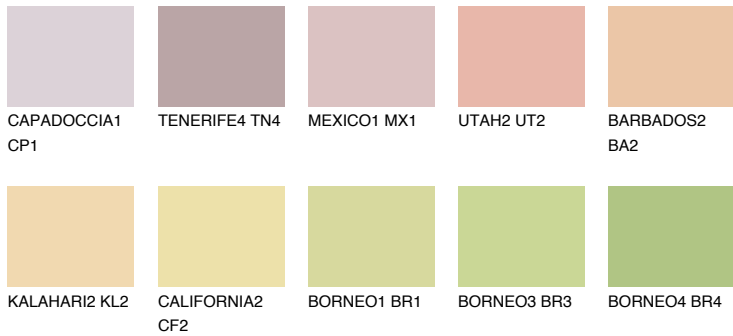

COLOUR DETAILS

NEVADA3 NV3

63% TSR 66%

Matching colours

COLOURS

INTENSE

For more information on plasters and paints, go to www.ceresit.lv

*The presented colours refer to plasters and paints offered by Ceresit. Due to the use of digital techniques, the presented colours might not represent the original ones, thus they cannot be considered as a reliable colour presentation. We recommend checking the authentic colour samples.