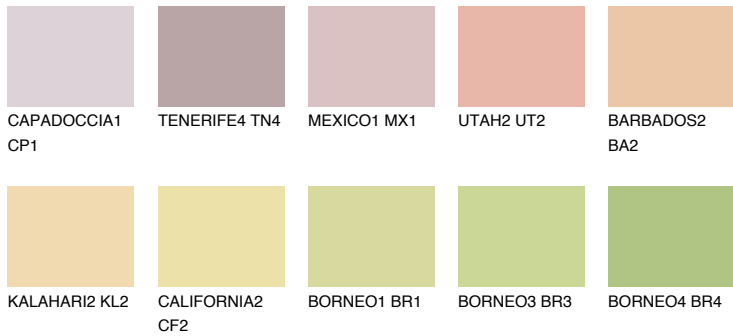

# COLOUR DETAILS

## NEVADA3 NV3

63% TSR 66%

### Matching colours

#### COLOURS