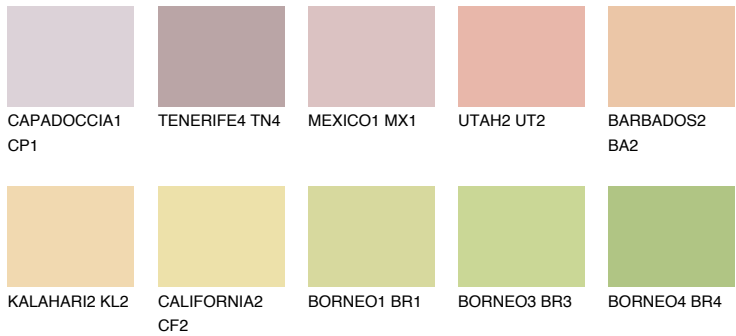

COLOUR DETAILS

NEVADA3 NV3

63% TSR 66%

Matching colours

COLOURS

INTENSE

For more information on plasters and paints, go to www.ceresit.lv

*The presented colours refer to plasters and paints offered by Ceresit. Due to the use of digital techniques, the presented colours might not represent the original ones, thus they cannot be considered as a reliable colour presentation. We recommend checking the authentic colour samples.