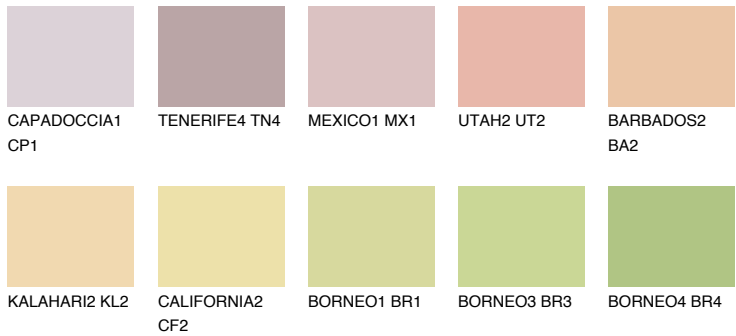

# COLOUR DETAILS

## NEVADA3 NV3

63% TSR 66%

### Matching colours

#### COLOURS