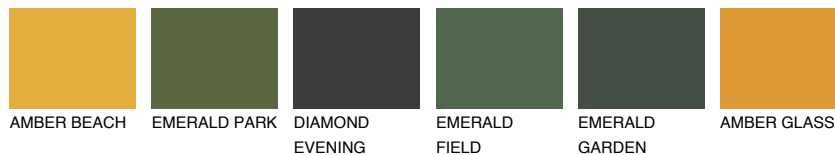

COLOUR DETAILS

NEVADA4 NV4

52% TSR 62%

Matching colours

COLOURS

INTENSE

For more information on plasters and paints, go to www.ceresit.lv

*The presented colours refer to plasters and paints offered by Ceresit. Due to the use of digital techniques, the presented colours might not represent the original ones, thus they cannot be considered as a reliable colour presentation. We recommend checking the authentic colour samples.