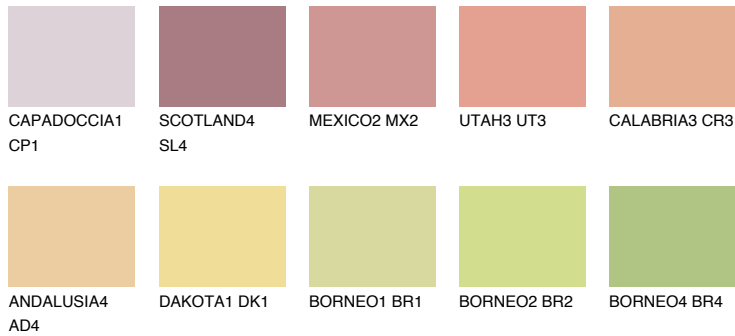

COLOUR DETAILS

NEVADA4 NV4

52% TSR 62%

Matching colours

COLOURS

INTENSE

For more information on plasters and paints, go to www.ceresit.lv

*The presented colours refer to plasters and paints offered by Ceresit. Due to the use of digital techniques, the presented colours might not represent the original ones, thus they cannot be considered as a reliable colour presentation. We recommend checking the authentic colour samples.