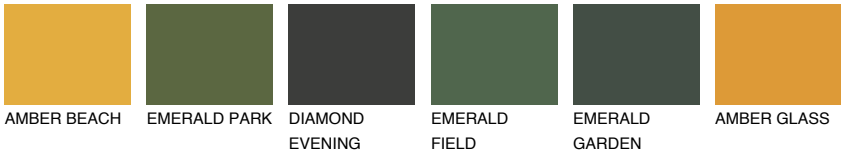

NEVADA4 NV4

52% TSR 62%

Matching colours

COLOURS

INTENSE

For more information on plasters and paints, go to www.ceresit.lv

*The presented colours refer to plasters and paints offered by Ceresit. Due to the use of digital techniques, the presented colours might not represent the original ones, thus they cannot be considered as a reliable colour presentation. We recommend checking the authentic colour samples.