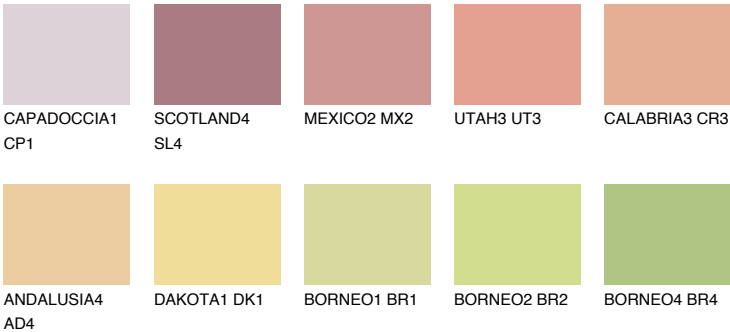

NEVADA4 NV4

52% TSR 62%

Matching colours

COLOURS

INTENSE

For more information on plasters and paints, go to www.ceresit.lv

*The presented colours refer to plasters and paints offered by Ceresit. Due to the use of digital techniques, the presented colours might not represent the original ones, thus they cannot be considered as a reliable colour presentation. We recommend checking the authentic colour samples.