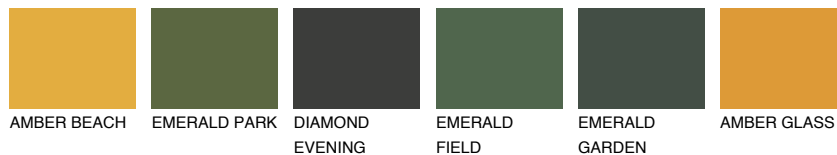

COLOUR DETAILS

NEVADA4 NV4

52% TSR 62%

Matching colours

COLOURS

INTENSE

For more information on plasters and paints, go to www.ceresit.lv

*The presented colours refer to plasters and paints offered by Ceresit. Due to the use of digital techniques, the presented colours might not represent the original ones, thus they cannot be considered as a reliable colour presentation. We recommend checking the authentic colour samples.