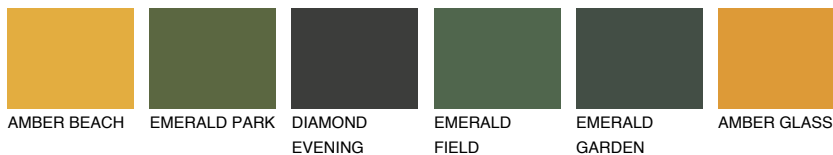

COLOUR DETAILS

NEVADA4 NV4

52% TSR 62%

Matching colours

COLOURS

INTENSE

For more information on plasters and paints, go to www.ceresit.lv

*The presented colours refer to plasters and paints offered by Ceresit. Due to the use of digital techniques, the presented colours might not represent the original ones, thus they cannot be considered as a reliable colour presentation. We recommend checking the authentic colour samples.