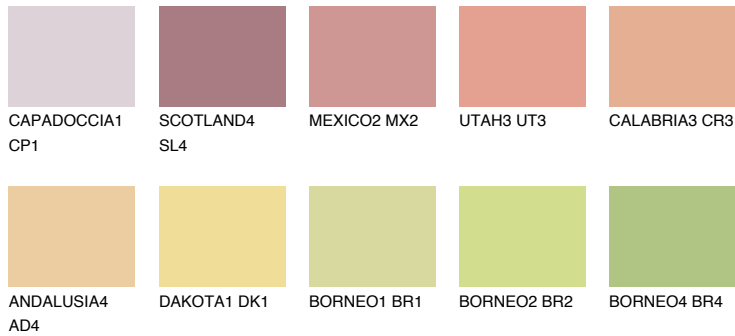

# COLOUR DETAILS

## NEVADA4 NV4

52% TSR 62%

### Matching colours

#### COLOURS