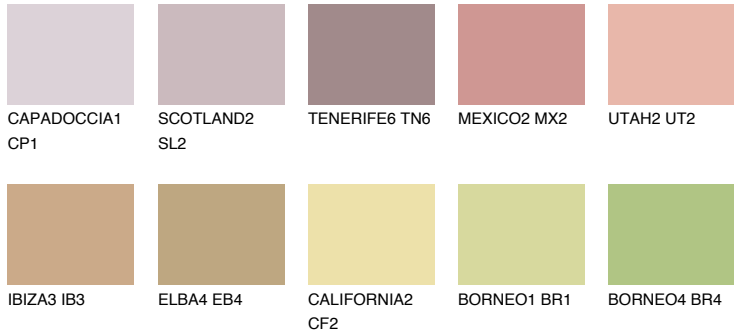

COLOUR DETAILS

NEVADA5 NV5

41% TSR 51%

Matching colours

COLOURS

INTENSE

For more information on plasters and paints, go to www.ceresit.lv

*The presented colours refer to plasters and paints offered by Ceresit. Due to the use of digital techniques, the presented colours might not represent the original ones, thus they cannot be considered as a reliable colour presentation. We recommend checking the authentic colour samples.