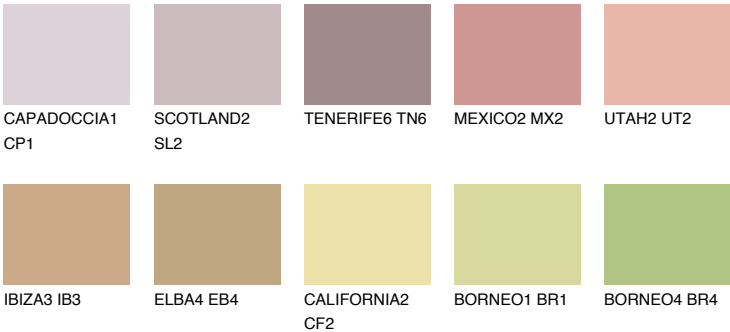

NEVADA5 NV5

41% TSR 51%

Matching colours

COLOURS

INTENSE

For more information on plasters and paints, go to www.ceresit.lv

*The presented colours refer to plasters and paints offered by Ceresit. Due to the use of digital techniques, the presented colours might not represent the original ones, thus they cannot be considered as a reliable colour presentation. We recommend checking the authentic colour samples.