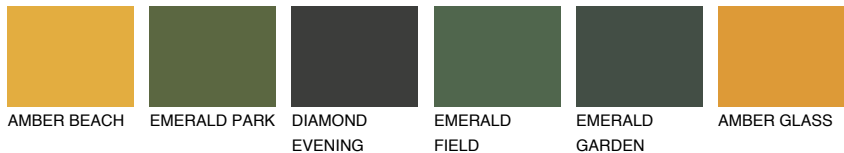

COLOUR DETAILS

NEVADA5 NV5

41% TSR 51%

Matching colours

COLOURS

INTENSE

For more information on plasters and paints, go to www.ceresit.lv

*The presented colours refer to plasters and paints offered by Ceresit. Due to the use of digital techniques, the presented colours might not represent the original ones, thus they cannot be considered as a reliable colour presentation. We recommend checking the authentic colour samples.