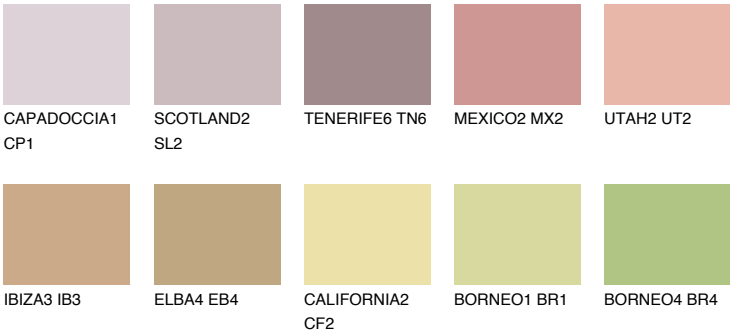

## NEVADA5 NV5

41% TSR 51%

### Matching colours

#### COLOURS

#### INTENSE

For more information on plasters and paints, go to [www.ceresit.lv](http://www.ceresit.lv)

\*The presented colours refer to plasters and paints offered by Ceresit. Due to the use of digital techniques, the presented colours might not represent the original ones, thus they cannot be considered as a reliable colour presentation. We recommend checking the authentic colour samples.