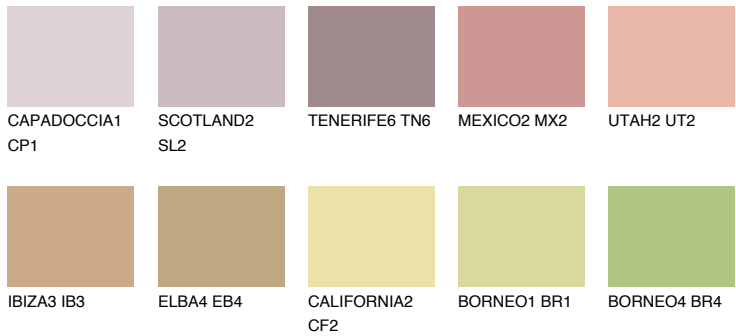

COLOUR DETAILS

NEVADA5 NV5

41% TSR 51%

Matching colours

COLOURS

INTENSE

For more information on plasters and paints, go to www.ceresit.lv

*The presented colours refer to plasters and paints offered by Ceresit. Due to the use of digital techniques, the presented colours might not represent the original ones, thus they cannot be considered as a reliable colour presentation. We recommend checking the authentic colour samples.