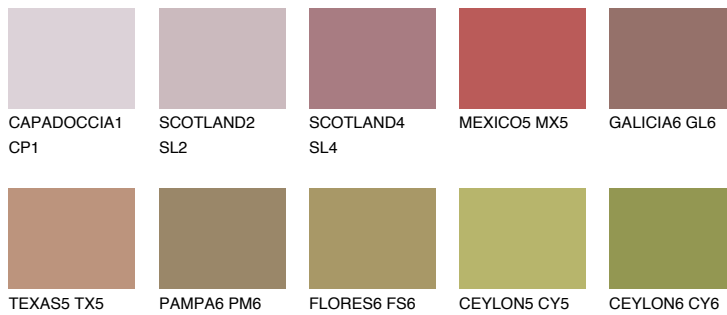

NEVADA6 NV6

☀ 21% **TSR** 27%

Matching colours

COLOURS

INTENSE

For more information on plasters and paints, go to
www.ceresit.lv

*The presented colours refer to plasters and paints offered by Ceresit. Due to the use of digital techniques, the presented colours might not represent the original ones, thus they cannot be considered as a reliable colour presentation. We recommend checking the authentic colour samples.