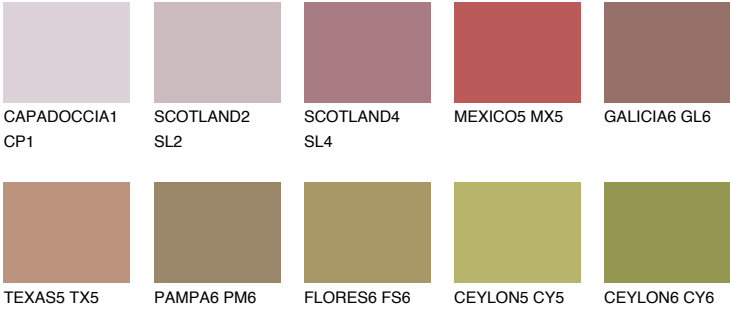

NEVADA6 NV6

21% **TSR** 27%

Matching colours

COLOURS

INTENSE

For more information on plasters and paints, go to www.ceresit.lv

*The presented colours refer to plasters and paints offered by Ceresit. Due to the use of digital techniques, the presented colours might not represent the original ones, thus they cannot be considered as a reliable colour presentation. We recommend checking the authentic colour samples.