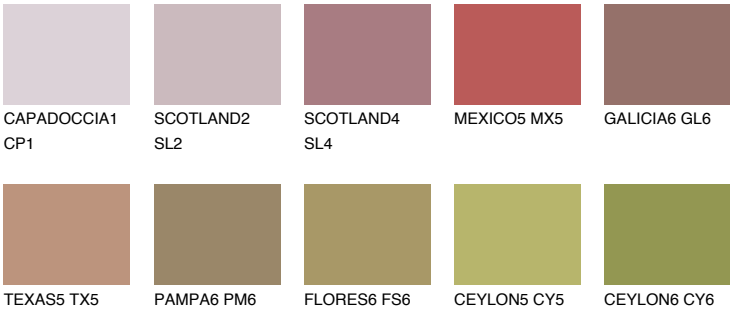

## NEVADA6 NV6

☀ 21%    **TSR** 27%

### Matching colours

#### COLOURS

#### INTENSE

For more information on plasters and paints, go to [www.ceresit.lv](http://www.ceresit.lv)

\*The presented colours refer to plasters and paints offered by Ceresit. Due to the use of digital techniques, the presented colours might not represent the original ones, thus they cannot be considered as a reliable colour presentation. We recommend checking the authentic colour samples.