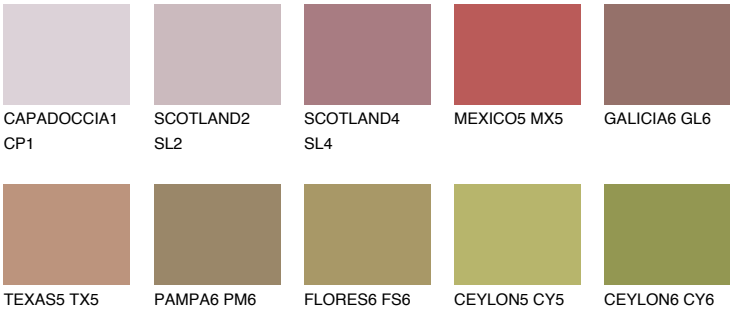

NEVADA6 NV6

21% **TSR** 27%

Matching colours

COLOURS

INTENSE

For more information on plasters and paints, go to www.ceresit.lv

*The presented colours refer to plasters and paints offered by Ceresit. Due to the use of digital techniques, the presented colours might not represent the original ones, thus they cannot be considered as a reliable colour presentation. We recommend checking the authentic colour samples.