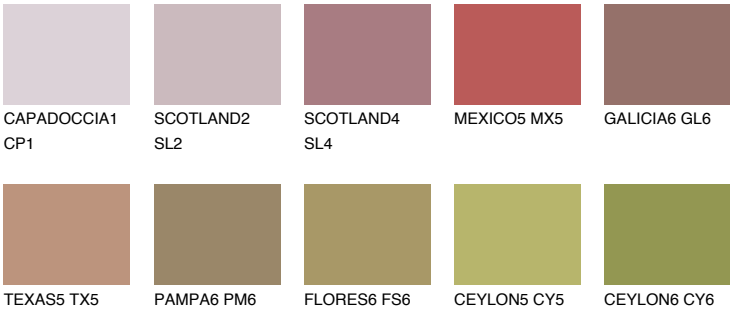

NEVADA6 NV6

☀ 21% **TSR** 27%

Matching colours

COLOURS

INTENSE

For more information on plasters and paints, go to
www.ceresit.lv

*The presented colours refer to plasters and paints offered by Ceresit. Due to the use of digital techniques, the presented colours might not represent the original ones, thus they cannot be considered as a reliable colour presentation. We recommend checking the authentic colour samples.