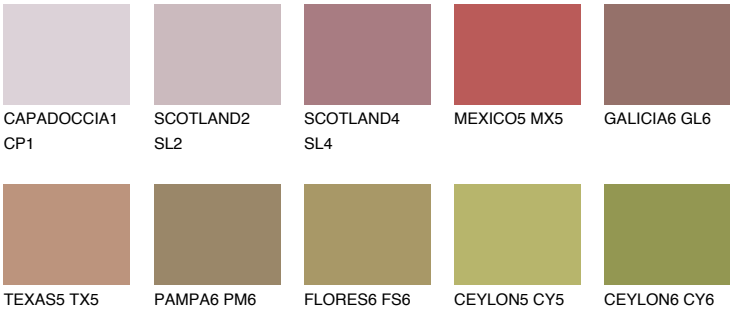

NEVADA6 NV6

☀ 21% **TSR** 27%

Matching colours

COLOURS

INTENSE

For more information on plasters and paints, go to www.ceresit.lv

*The presented colours refer to plasters and paints offered by Ceresit. Due to the use of digital techniques, the presented colours might not represent the original ones, thus they cannot be considered as a reliable colour presentation. We recommend checking the authentic colour samples.