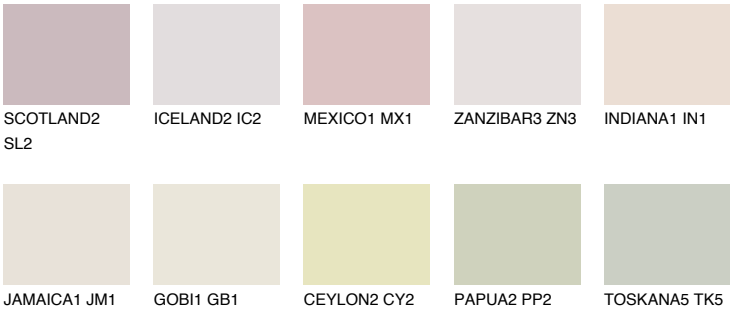

YUCATAN1 YC1

72% **TSR** 67%

Matching colours

COLOURS

INTENSE

For more information on plasters and paints, go to www.ceresit.lv

*The presented colours refer to plasters and paints offered by Ceresit. Due to the use of digital techniques, the presented colours might not represent the original ones, thus they cannot be considered as a reliable colour presentation. We recommend checking the authentic colour samples.