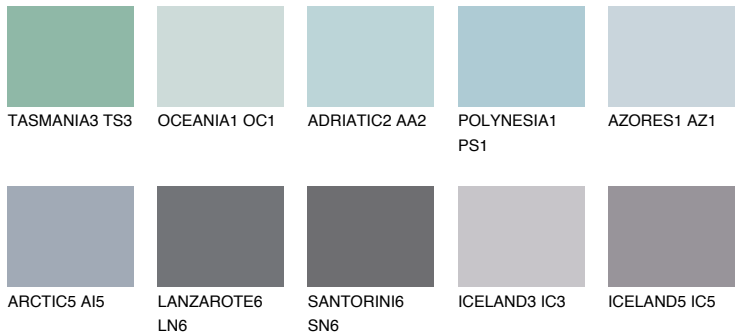

HAWAII2 HW2

53% **TSR** 56%

Matching colours

COLOURS

INTENSE

For more information on plasters and paints, go to www.ceresit.lv

*The presented colours refer to plasters and paints offered by Ceresit. Due to the use of digital techniques, the presented colours might not represent the original ones, thus they cannot be considered as a reliable colour presentation. We recommend checking the authentic colour samples.