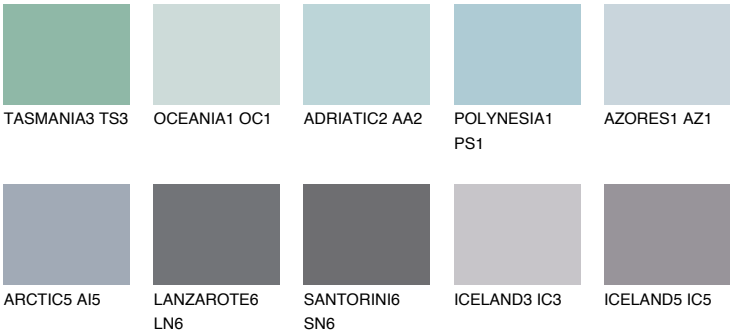

HAWAII2 HW2

53% **TSR** 56%

Matching colours

COLOURS

INTENSE

For more information on plasters and paints, go to www.ceresit.lv

*The presented colours refer to plasters and paints offered by Ceresit. Due to the use of digital techniques, the presented colours might not represent the original ones, thus they cannot be considered as a reliable colour presentation. We recommend checking the authentic colour samples.