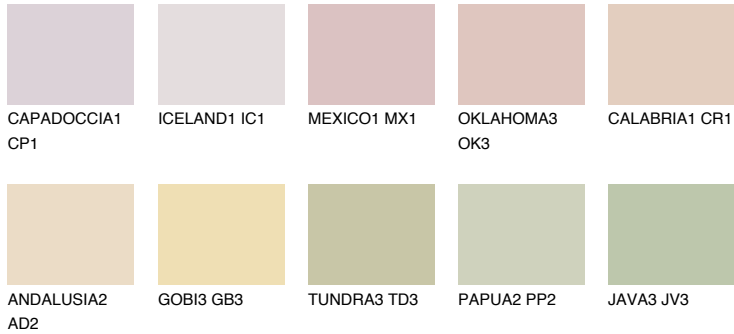

COLOUR DETAILS

YUCATAN2 YC2

66% TSR 63%

Matching colours

COLOURS

INTENSE

For more information on plasters and paints, go to www.ceresit.lv

*The presented colours refer to plasters and paints offered by Ceresit. Due to the use of digital techniques, the presented colours might not represent the original ones, thus they cannot be considered as a reliable colour presentation. We recommend checking the authentic colour samples.