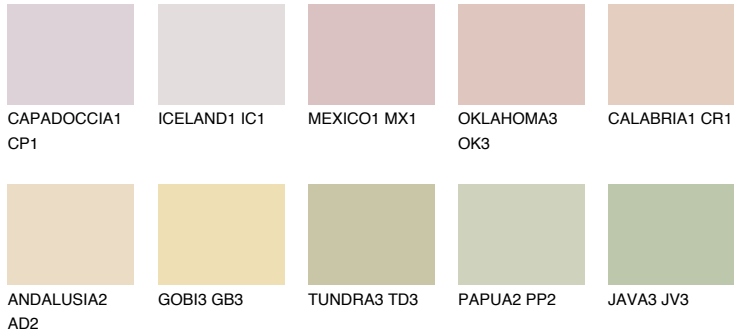

COLOUR DETAILS

YUCATAN2 YC2

66% TSR 63%

Matching colours

COLOURS

INTENSE

For more information on plasters and paints, go to www.ceresit.lv

*The presented colours refer to plasters and paints offered by Ceresit. Due to the use of digital techniques, the presented colours might not represent the original ones, thus they cannot be considered as a reliable colour presentation. We recommend checking the authentic colour samples.