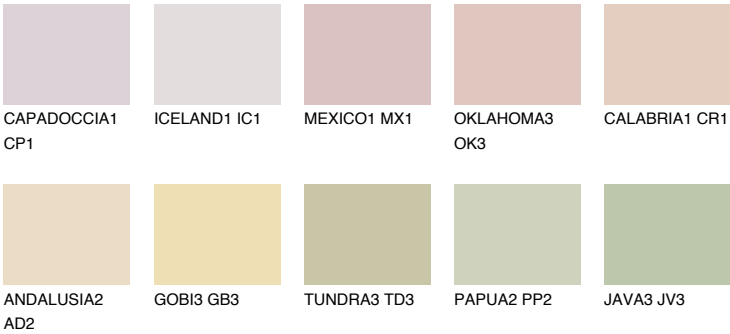

COLOUR DETAILS

YUCATAN2 YC2

66% TSR 63%

Matching colours

COLOURS

INTENSE

For more information on plasters and paints, go to www.ceresit.lv

*The presented colours refer to plasters and paints offered by Ceresit. Due to the use of digital techniques, the presented colours might not represent the original ones, thus they cannot be considered as a reliable colour presentation. We recommend checking the authentic colour samples.