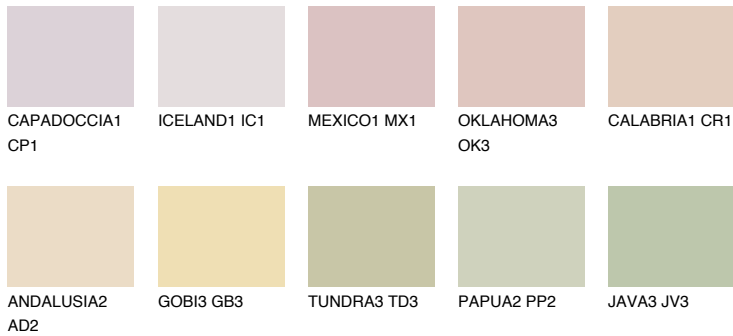

COLOUR DETAILS

YUCATAN2 YC2

66% TSR 63%

Matching colours

COLOURS

INTENSE

For more information on plasters and paints, go to www.ceresit.lv

*The presented colours refer to plasters and paints offered by Ceresit. Due to the use of digital techniques, the presented colours might not represent the original ones, thus they cannot be considered as a reliable colour presentation. We recommend checking the authentic colour samples.