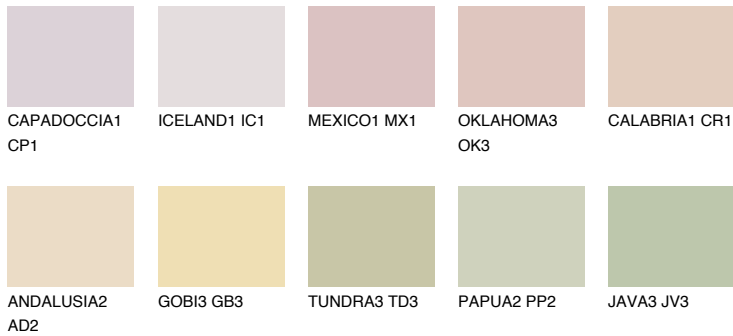

COLOUR DETAILS

YUCATAN2 YC2

66% **TSR** 63%

Matching colours

COLOURS

INTENSE

For more information on plasters and paints, go to www.ceresit.lv

*The presented colours refer to plasters and paints offered by Ceresit. Due to the use of digital techniques, the presented colours might not represent the original ones, thus they cannot be considered as a reliable colour presentation. We recommend checking the authentic colour samples.