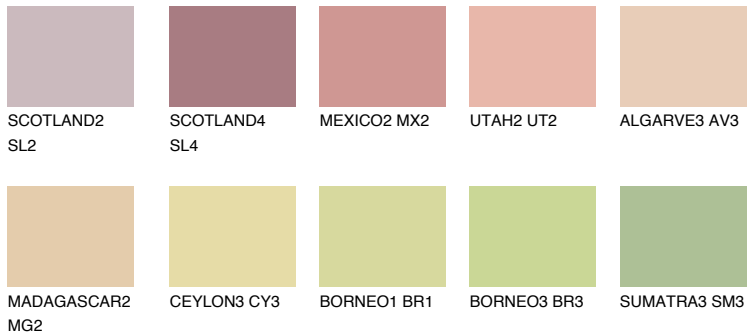

COLOUR DETAILS

YUCATAN3 YC3

56% TSR 56%

Matching colours

COLOURS

INTENSE

For more information on plasters and paints, go to www.ceresit.lv

*The presented colours refer to plasters and paints offered by Ceresit. Due to the use of digital techniques, the presented colours might not represent the original ones, thus they cannot be considered as a reliable colour presentation. We recommend checking the authentic colour samples.