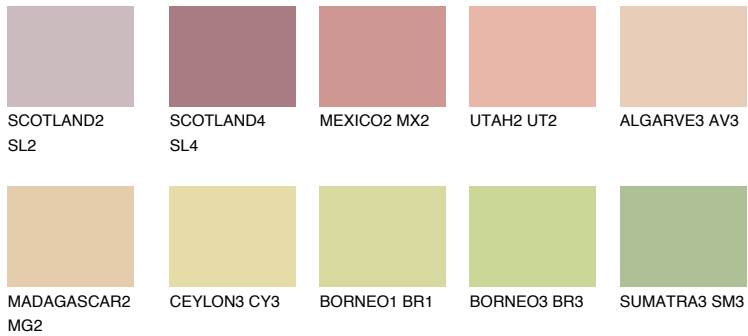

COLOUR DETAILS

YUCATAN3 YC3

56% TSR 56%

Matching colours

COLOURS

INTENSE

For more information on plasters and paints, go to www.ceresit.lv

*The presented colours refer to plasters and paints offered by Ceresit. Due to the use of digital techniques, the presented colours might not represent the original ones, thus they cannot be considered as a reliable colour presentation. We recommend checking the authentic colour samples.