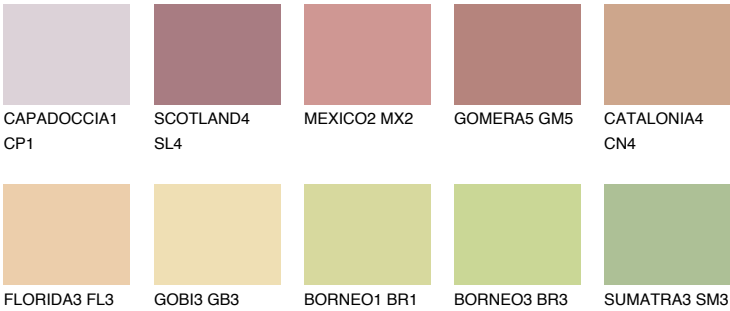

YUCATAN4 YC4

45% **TSR** 45%

Matching colours

COLOURS

INTENSE

For more information on plasters and paints, go to www.ceresit.lv

*The presented colours refer to plasters and paints offered by Ceresit. Due to the use of digital techniques, the presented colours might not represent the original ones, thus they cannot be considered as a reliable colour presentation. We recommend checking the authentic colour samples.