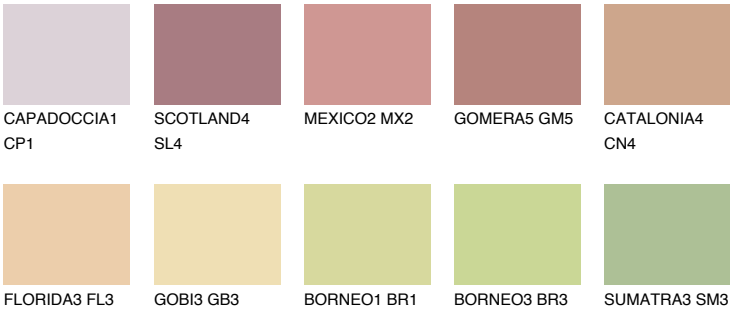

## YUCATAN4 YC4

45% **TSR** 45%

### Matching colours

#### COLOURS

#### INTENSE

For more information on plasters and paints, go to [www.ceresit.lv](http://www.ceresit.lv)

\*The presented colours refer to plasters and paints offered by Ceresit. Due to the use of digital techniques, the presented colours might not represent the original ones, thus they cannot be considered as a reliable colour presentation. We recommend checking the authentic colour samples.