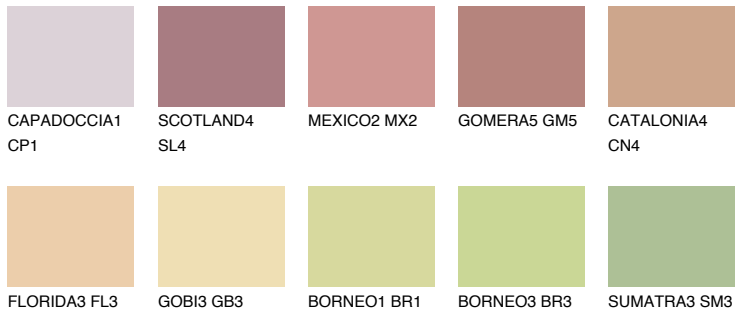

## YUCATAN4 YC4

45% **TSR** 45%

### Matching colours

#### COLOURS

#### INTENSE

For more information on plasters and paints, go to  
[www.ceresit.lv](http://www.ceresit.lv)

\*The presented colours refer to plasters and paints offered by Ceresit. Due to the use of digital techniques, the presented colours might not represent the original ones, thus they cannot be considered as a reliable colour presentation. We recommend checking the authentic colour samples.