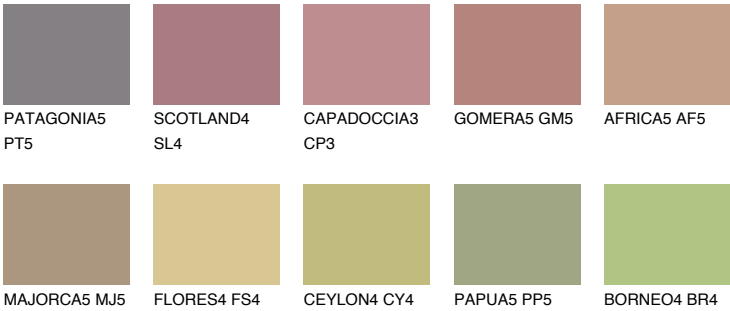

## YUCATAN5 YC5

☀ 35%    **TSR** 37%

### Matching colours

#### COLOURS

#### INTENSE

For more information on plasters and paints, go to [www.ceresit.lv](http://www.ceresit.lv)

\*The presented colours refer to plasters and paints offered by Ceresit. Due to the use of digital techniques, the presented colours might not represent the original ones, thus they cannot be considered as a reliable colour presentation. We recommend checking the authentic colour samples.