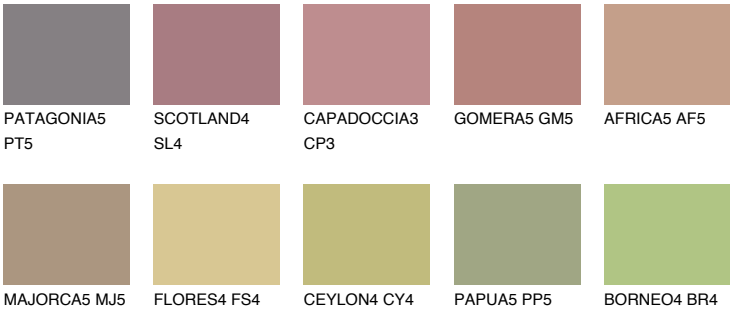

YUCATAN5 YC5

☀ 35% **TSR** 37%

Matching colours

COLOURS

INTENSE

For more information on plasters and paints, go to www.ceresit.lv

*The presented colours refer to plasters and paints offered by Ceresit. Due to the use of digital techniques, the presented colours might not represent the original ones, thus they cannot be considered as a reliable colour presentation. We recommend checking the authentic colour samples.