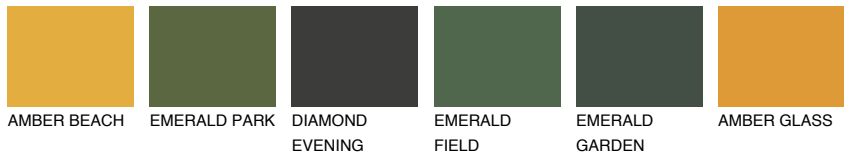

COLOUR DETAILS

YUCATAN5 YC5

35% TSR 37%

Matching colours

COLOURS

INTENSE

For more information on plasters and paints, go to www.ceresit.lv

*The presented colours refer to plasters and paints offered by Ceresit. Due to the use of digital techniques, the presented colours might not represent the original ones, thus they cannot be considered as a reliable colour presentation. We recommend checking the authentic colour samples.