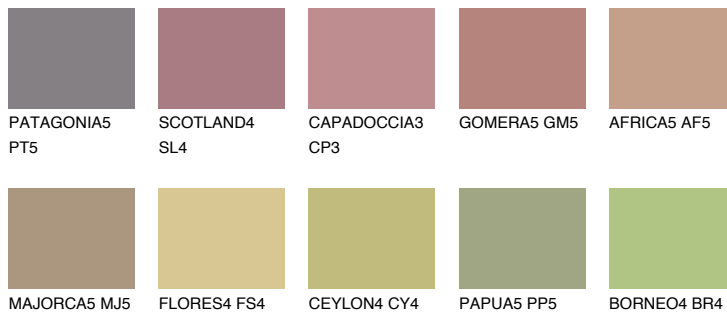

YUCATAN5 YC5

35% **TSR** 37%

Matching colours

COLOURS

INTENSE

For more information on plasters and paints, go to
www.ceresit.lv

*The presented colours refer to plasters and paints offered by Ceresit. Due to the use of digital techniques, the presented colours might not represent the original ones, thus they cannot be considered as a reliable colour presentation. We recommend checking the authentic colour samples.