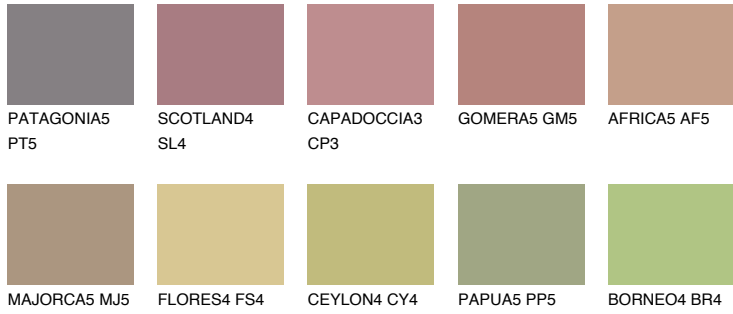

COLOUR DETAILS

YUCATAN5 YC5

35% TSR 37%

Matching colours

COLOURS

INTENSE

For more information on plasters and paints, go to www.ceresit.lv

*The presented colours refer to plasters and paints offered by Ceresit. Due to the use of digital techniques, the presented colours might not represent the original ones, thus they cannot be considered as a reliable colour presentation. We recommend checking the authentic colour samples.