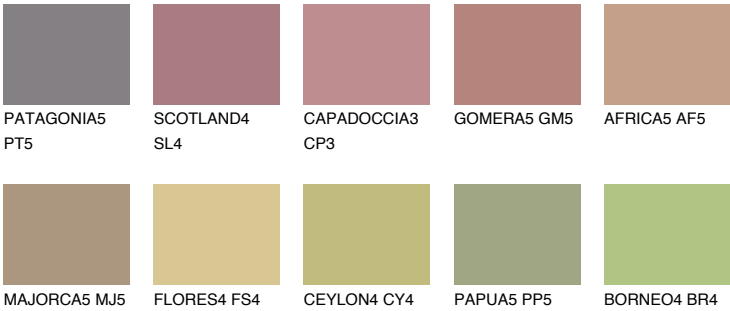

YUCATAN5 YC5

35% **TSR** 37%

Matching colours

COLOURS

INTENSE

For more information on plasters and paints, go to www.ceresit.lv

*The presented colours refer to plasters and paints offered by Ceresit. Due to the use of digital techniques, the presented colours might not represent the original ones, thus they cannot be considered as a reliable colour presentation. We recommend checking the authentic colour samples.