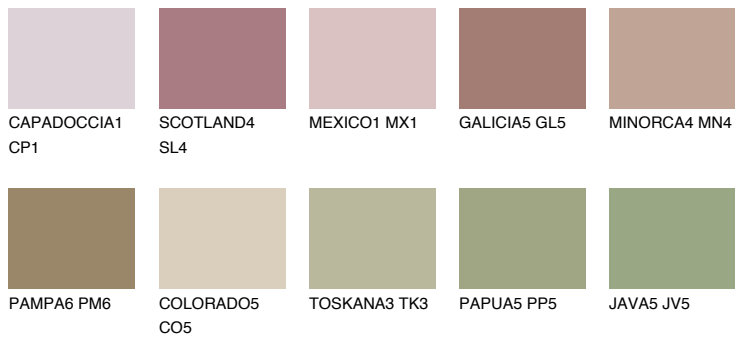

YUCATAN6 YC6

☀ 26% **TSR** 26%

Matching colours

COLOURS

INTENSE

For more information on plasters and paints, go to
www.ceresit.lv

*The presented colours refer to plasters and paints offered by Ceresit. Due to the use of digital techniques, the presented colours might not represent the original ones, thus they cannot be considered as a reliable colour presentation. We recommend checking the authentic colour samples.