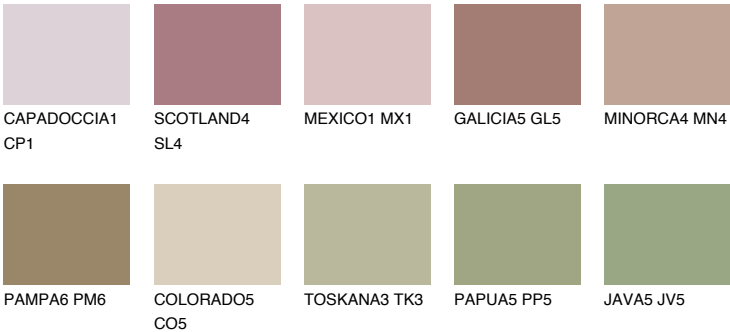

## YUCATAN6 YC6

☀ 26%    **TSR** 26%

### Matching colours

#### COLOURS

#### INTENSE

For more information on plasters and paints, go to [www.ceresit.lv](http://www.ceresit.lv)

\*The presented colours refer to plasters and paints offered by Ceresit. Due to the use of digital techniques, the presented colours might not represent the original ones, thus they cannot be considered as a reliable colour presentation. We recommend checking the authentic colour samples.