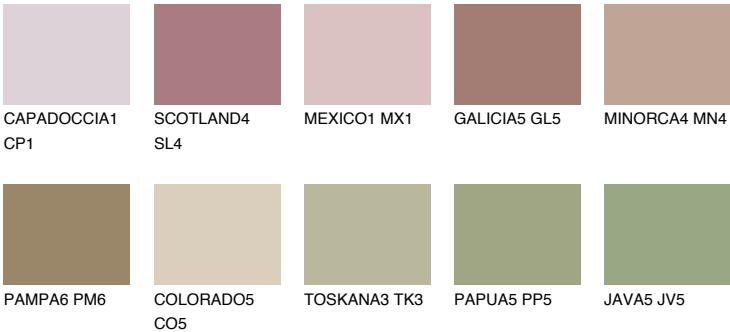

YUCATAN6 YC6

☀ 26% **TSR** 26%

Matching colours

COLOURS

INTENSE

For more information on plasters and paints, go to www.ceresit.lv

*The presented colours refer to plasters and paints offered by Ceresit. Due to the use of digital techniques, the presented colours might not represent the original ones, thus they cannot be considered as a reliable colour presentation. We recommend checking the authentic colour samples.