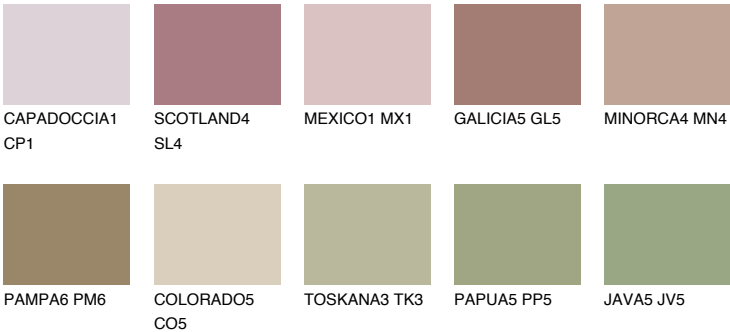

## YUCATAN6 YC6

☀ 26% **TSR** 26%

### Matching colours

#### COLOURS

#### INTENSE

For more information on plasters and paints, go to [www.ceresit.lv](http://www.ceresit.lv)

\*The presented colours refer to plasters and paints offered by Ceresit. Due to the use of digital techniques, the presented colours might not represent the original ones, thus they cannot be considered as a reliable colour presentation. We recommend checking the authentic colour samples.