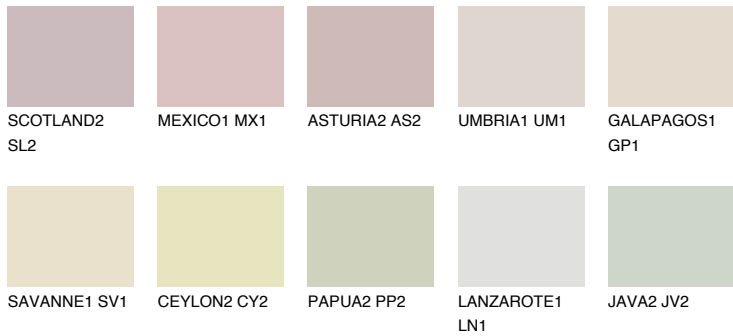

COLOUR DETAILS

AFRICA1 AF1

76% TSR 67%

Matching colours

COLOURS

INTENSE

For more information on plasters and paints, go to www.ceresit.lv

*The presented colours refer to plasters and paints offered by Ceresit. Due to the use of digital techniques, the presented colours might not represent the original ones, thus they cannot be considered as a reliable colour presentation. We recommend checking the authentic colour samples.