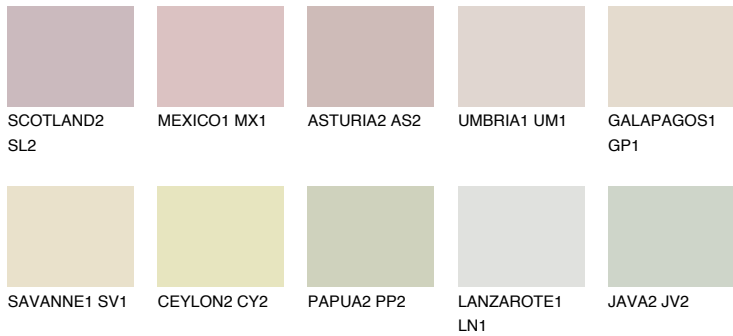

# COLOUR DETAILS

## AFRICA1 AF1

76% TSR 67%

### Matching colours

#### COLOURS