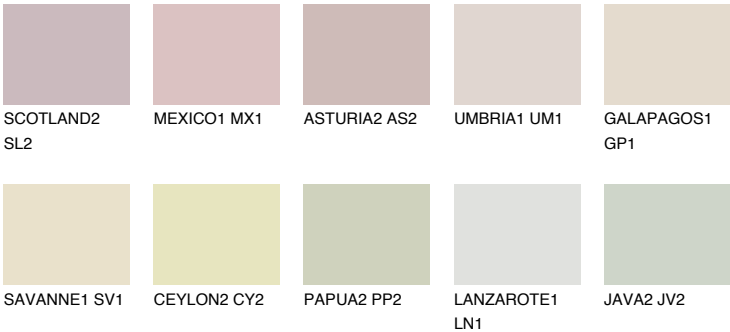

AFRICA1 AF1

76% **TSR** 67%

Matching colours

COLOURS

INTENSE

For more information on plasters and paints, go to www.ceresit.lv

*The presented colours refer to plasters and paints offered by Ceresit. Due to the use of digital techniques, the presented colours might not represent the original ones, thus they cannot be considered as a reliable colour presentation. We recommend checking the authentic colour samples.