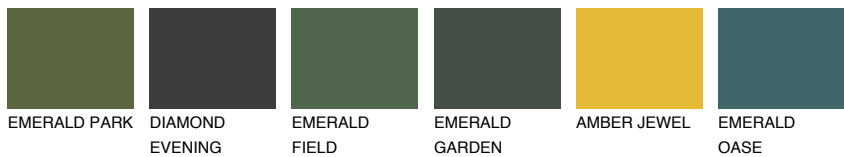

COLOUR DETAILS

AFRICA2 AF2

71% TSR 64%

Matching colours

COLOURS

INTENSE

For more information on plasters and paints, go to www.ceresit.lv

*The presented colours refer to plasters and paints offered by Ceresit. Due to the use of digital techniques, the presented colours might not represent the original ones, thus they cannot be considered as a reliable colour presentation. We recommend checking the authentic colour samples.