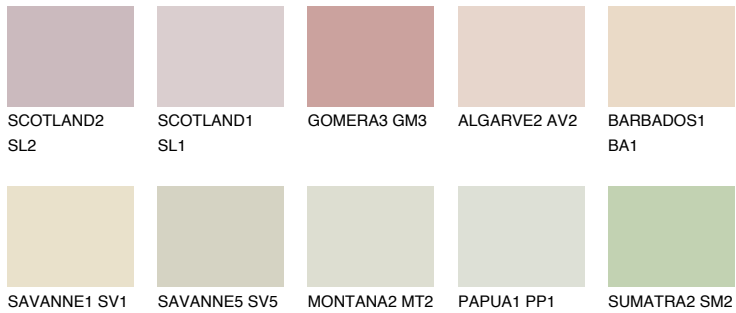

COLOUR DETAILS

AFRICA2 AF2

71% TSR 64%

Matching colours

COLOURS

INTENSE

For more information on plasters and paints, go to www.ceresit.lv

*The presented colours refer to plasters and paints offered by Ceresit. Due to the use of digital techniques, the presented colours might not represent the original ones, thus they cannot be considered as a reliable colour presentation. We recommend checking the authentic colour samples.