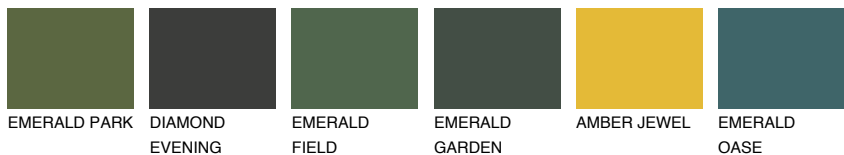

COLOUR DETAILS

AFRICA2 AF2

71% TSR 64%

Matching colours

COLOURS

INTENSE

For more information on plasters and paints, go to www.ceresit.lv

*The presented colours refer to plasters and paints offered by Ceresit. Due to the use of digital techniques, the presented colours might not represent the original ones, thus they cannot be considered as a reliable colour presentation. We recommend checking the authentic colour samples.