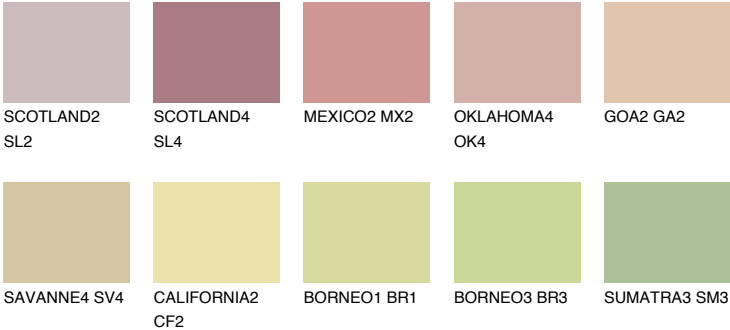

AFRICA3 AF3

57% TSR 59%

Matching colours

COLOURS

INTENSE

For more information on plasters and paints, go to www.ceresit.lv

*The presented colours refer to plasters and paints offered by Ceresit. Due to the use of digital techniques, the presented colours might not represent the original ones, thus they cannot be considered as a reliable colour presentation. We recommend checking the authentic colour samples.