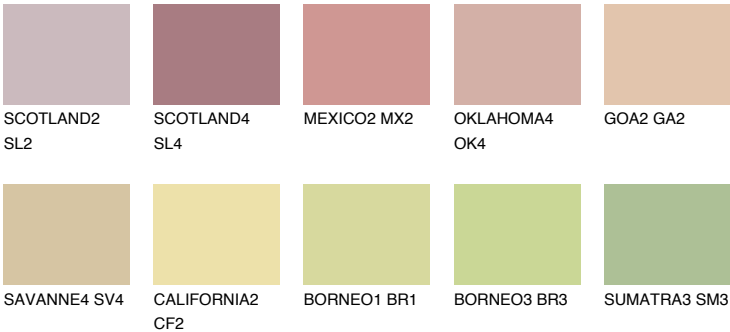

## AFRICA3 AF3

57% TSR 59%

### Matching colours

#### COLOURS

#### INTENSE

For more information on plasters and paints, go to [www.ceresit.lv](http://www.ceresit.lv)

\*The presented colours refer to plasters and paints offered by Ceresit. Due to the use of digital techniques, the presented colours might not represent the original ones, thus they cannot be considered as a reliable colour presentation. We recommend checking the authentic colour samples.