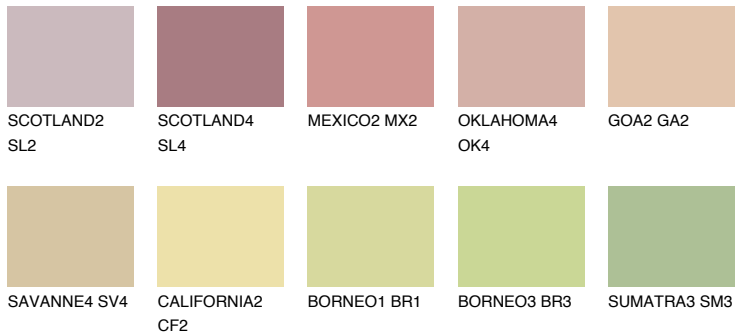

COLOUR DETAILS

AFRICA3 AF3

57% TSR 59%

Matching colours

COLOURS

INTENSE

For more information on plasters and paints, go to www.ceresit.lv

*The presented colours refer to plasters and paints offered by Ceresit. Due to the use of digital techniques, the presented colours might not represent the original ones, thus they cannot be considered as a reliable colour presentation. We recommend checking the authentic colour samples.