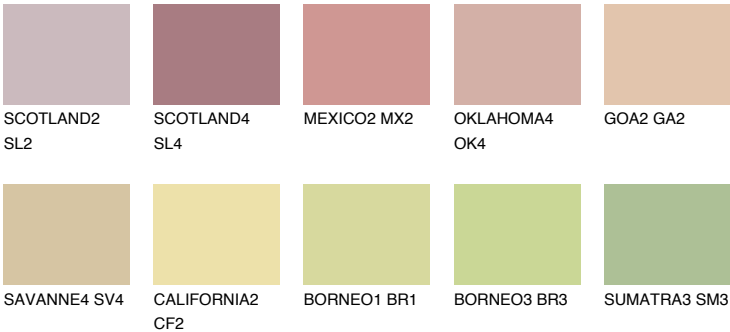

AFRICA3 AF3

57% TSR 59%

Matching colours

COLOURS

INTENSE

For more information on plasters and paints, go to www.ceresit.lv

*The presented colours refer to plasters and paints offered by Ceresit. Due to the use of digital techniques, the presented colours might not represent the original ones, thus they cannot be considered as a reliable colour presentation. We recommend checking the authentic colour samples.