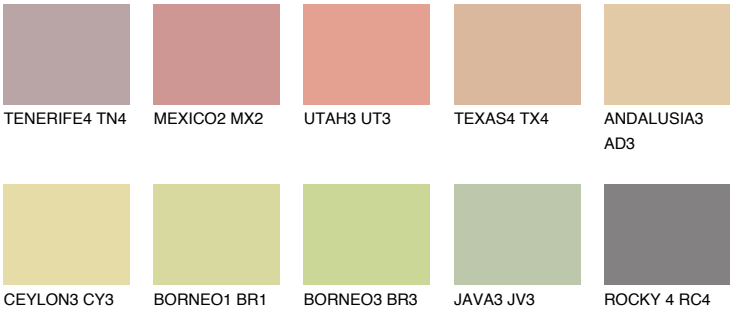

AFRICA4 AF4

54% **TSR** 57%

Matching colours

COLOURS

INTENSE

For more information on plasters and paints, go to www.ceresit.lv

*The presented colours refer to plasters and paints offered by Ceresit. Due to the use of digital techniques, the presented colours might not represent the original ones, thus they cannot be considered as a reliable colour presentation. We recommend checking the authentic colour samples.