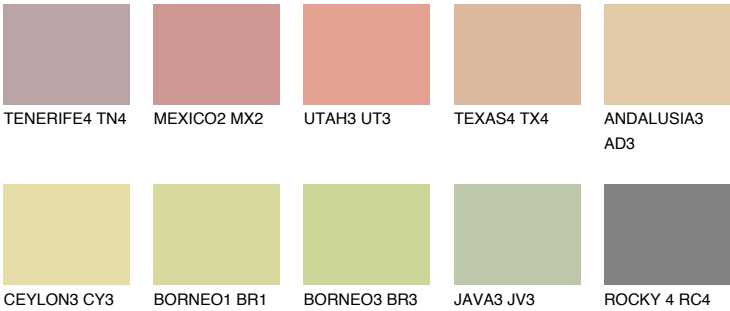

## AFRICA4 AF4

54% **TSR** 57%

### Matching colours

#### COLOURS

#### INTENSE

For more information on plasters and paints, go to [www.ceresit.lv](http://www.ceresit.lv)

\*The presented colours refer to plasters and paints offered by Ceresit. Due to the use of digital techniques, the presented colours might not represent the original ones, thus they cannot be considered as a reliable colour presentation. We recommend checking the authentic colour samples.