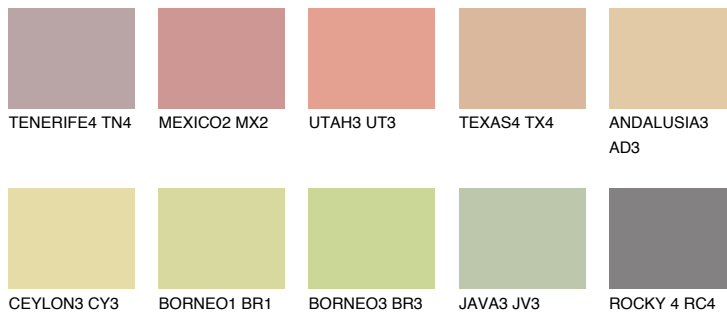

COLOUR DETAILS

AFRICA4 AF4

54% TSR 57%

Matching colours

COLOURS

INTENSE

For more information on plasters and paints, go to www.ceresit.lv

*The presented colours refer to plasters and paints offered by Ceresit. Due to the use of digital techniques, the presented colours might not represent the original ones, thus they cannot be considered as a reliable colour presentation. We recommend checking the authentic colour samples.