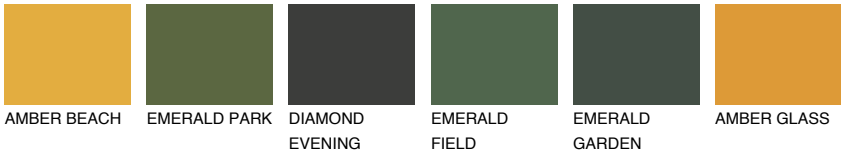

AFRICA5 AF5

38% **TSR** 42%

Matching colours

COLOURS

INTENSE

For more information on plasters and paints, go to www.ceresit.lv

*The presented colours refer to plasters and paints offered by Ceresit. Due to the use of digital techniques, the presented colours might not represent the original ones, thus they cannot be considered as a reliable colour presentation. We recommend checking the authentic colour samples.