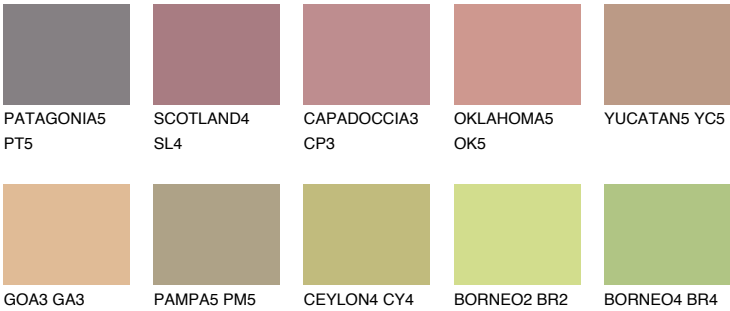

AFRICA5 AF5

38% **TSR** 42%

Matching colours

COLOURS

INTENSE

For more information on plasters and paints, go to www.ceresit.lv

*The presented colours refer to plasters and paints offered by Ceresit. Due to the use of digital techniques, the presented colours might not represent the original ones, thus they cannot be considered as a reliable colour presentation. We recommend checking the authentic colour samples.