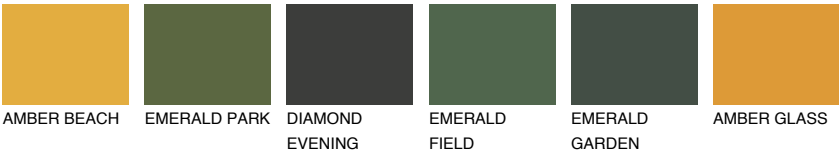

AFRICA5 AF5

38% **TSR** 42%

Matching colours

COLOURS

INTENSE

For more information on plasters and paints, go to www.ceresit.lv

*The presented colours refer to plasters and paints offered by Ceresit. Due to the use of digital techniques, the presented colours might not represent the original ones, thus they cannot be considered as a reliable colour presentation. We recommend checking the authentic colour samples.