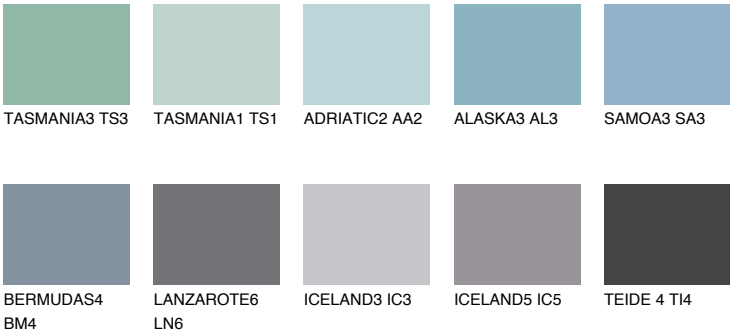

HAWAII3 HW3

39% TSR 45%

Matching colours

COLOURS

INTENSE

For more information on plasters and paints, go to www.ceresit.lv

*The presented colours refer to plasters and paints offered by Ceresit. Due to the use of digital techniques, the presented colours might not represent the original ones, thus they cannot be considered as a reliable colour presentation. We recommend checking the authentic colour samples.