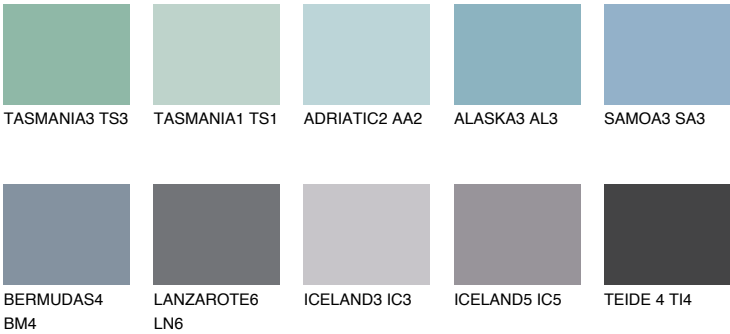

HAWAII3 HW3

☀ 39% **TSR** 45%

Matching colours

COLOURS

INTENSE

For more information on plasters and paints, go to www.ceresit.lv

*The presented colours refer to plasters and paints offered by Ceresit. Due to the use of digital techniques, the presented colours might not represent the original ones, thus they cannot be considered as a reliable colour presentation. We recommend checking the authentic colour samples.