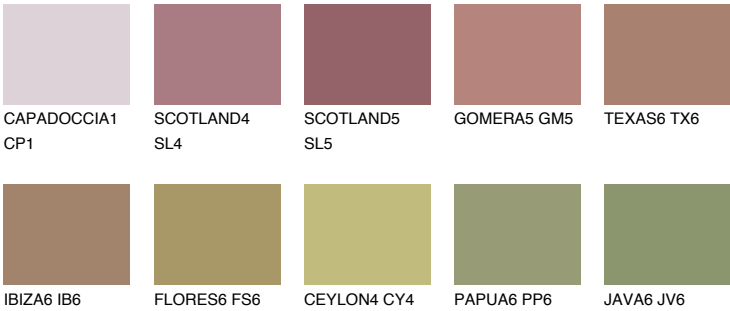

AFRICA6 AF6

☀ 27% **TSR** 31%

Matching colours

COLOURS

INTENSE

For more information on plasters and paints, go to www.ceresit.lv

*The presented colours refer to plasters and paints offered by Ceresit. Due to the use of digital techniques, the presented colours might not represent the original ones, thus they cannot be considered as a reliable colour presentation. We recommend checking the authentic colour samples.