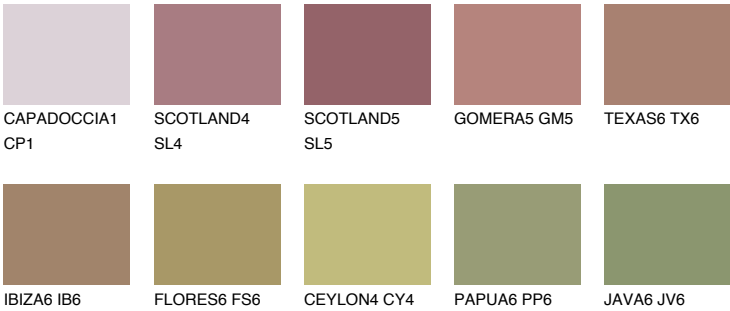

AFRICA6 AF6

☀️ 27% **TSR** 31%

Matching colours

COLOURS

INTENSE

For more information on plasters and paints, go to
www.ceresit.lv

*The presented colours refer to plasters and paints offered by Ceresit. Due to the use of digital techniques, the presented colours might not represent the original ones, thus they cannot be considered as a reliable colour presentation. We recommend checking the authentic colour samples.