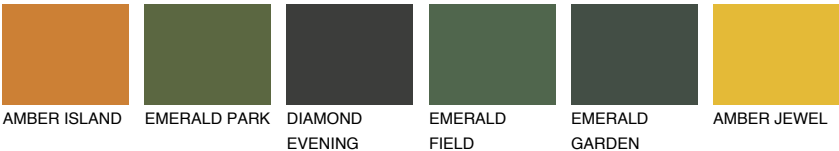

AFRICA6 AF6

☀ 27% **TSR** 31%

Matching colours

COLOURS

INTENSE

For more information on plasters and paints, go to
www.ceresit.lv

*The presented colours refer to plasters and paints offered by Ceresit. Due to the use of digital techniques, the presented colours might not represent the original ones, thus they cannot be considered as a reliable colour presentation. We recommend checking the authentic colour samples.