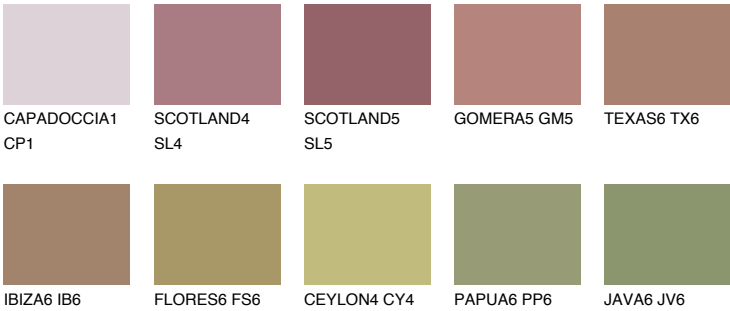

AFRICA6 AF6

☀ 27% **TSR** 31%

Matching colours

COLOURS

INTENSE

For more information on plasters and paints, go to
www.ceresit.lv

*The presented colours refer to plasters and paints offered by Ceresit. Due to the use of digital techniques, the presented colours might not represent the original ones, thus they cannot be considered as a reliable colour presentation. We recommend checking the authentic colour samples.