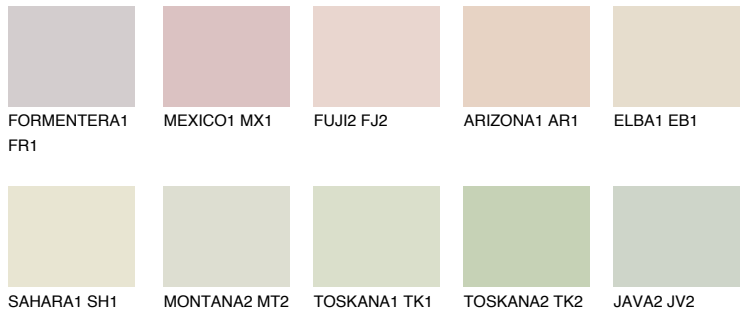

COLOUR DETAILS

TEXAS1 TX1

75% TSR 72%

Matching colours

COLOURS

INTENSE

For more information on plasters and paints, go to www.ceresit.lv

*The presented colours refer to plasters and paints offered by Ceresit. Due to the use of digital techniques, the presented colours might not represent the original ones, thus they cannot be considered as a reliable colour presentation. We recommend checking the authentic colour samples.