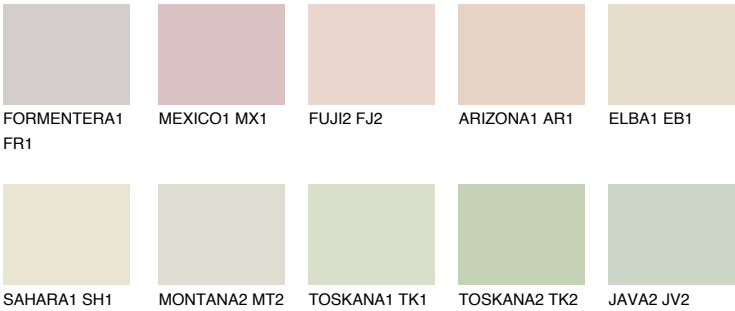

## TEXAS1 TX1

75% **TSR** 72%

### Matching colours

#### COLOURS

#### INTENSE

For more information on plasters and paints, go to [www.ceresit.lv](http://www.ceresit.lv)

\*The presented colours refer to plasters and paints offered by Ceresit. Due to the use of digital techniques, the presented colours might not represent the original ones, thus they cannot be considered as a reliable colour presentation. We recommend checking the authentic colour samples.