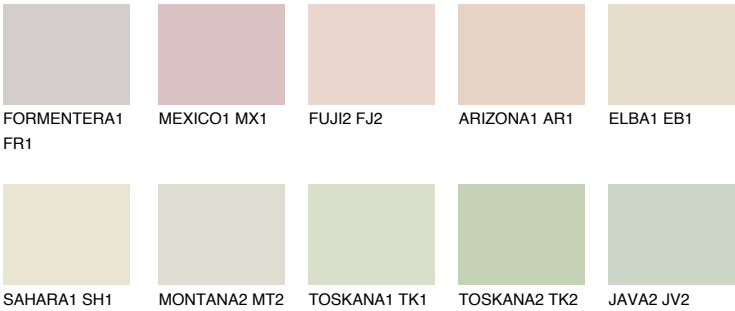

TEXAS1 TX1

75% TSR 72%

Matching colours

COLOURS

INTENSE

For more information on plasters and paints, go to www.ceresit.lv

*The presented colours refer to plasters and paints offered by Ceresit. Due to the use of digital techniques, the presented colours might not represent the original ones, thus they cannot be considered as a reliable colour presentation. We recommend checking the authentic colour samples.