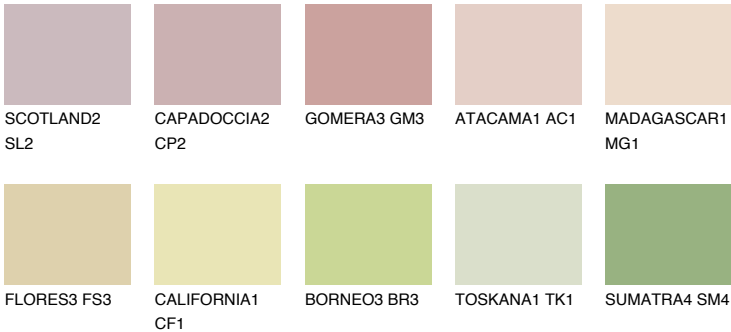

## TEXAS2 TX2

66% TSR 66%

### Matching colours

#### COLOURS

#### INTENSE

For more information on plasters and paints, go to [www.ceresit.lv](http://www.ceresit.lv)

\*The presented colours refer to plasters and paints offered by Ceresit. Due to the use of digital techniques, the presented colours might not represent the original ones, thus they cannot be considered as a reliable colour presentation. We recommend checking the authentic colour samples.