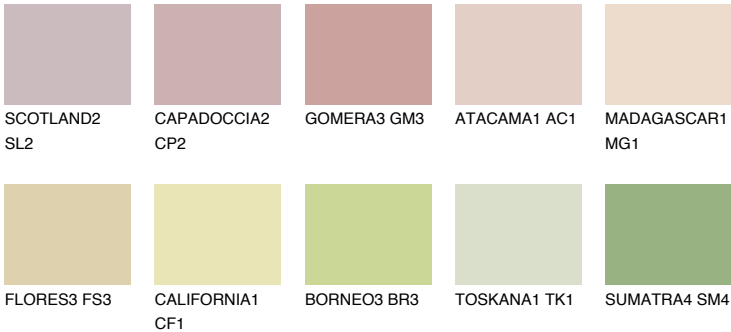

## TEXAS2 TX2

66% **TSR** 66%

### Matching colours

#### COLOURS

#### INTENSE

For more information on plasters and paints, go to [www.ceresit.lv](http://www.ceresit.lv)

\*The presented colours refer to plasters and paints offered by Ceresit. Due to the use of digital techniques, the presented colours might not represent the original ones, thus they cannot be considered as a reliable colour presentation. We recommend checking the authentic colour samples.