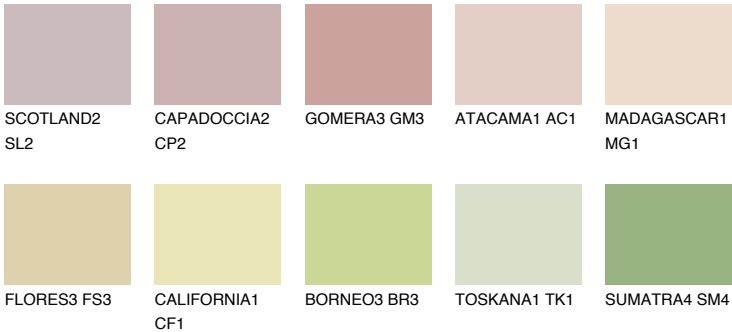

TEXAS2 TX2

66% **TSR** 66%

Matching colours

COLOURS

INTENSE

For more information on plasters and paints, go to www.ceresit.lv

*The presented colours refer to plasters and paints offered by Ceresit. Due to the use of digital techniques, the presented colours might not represent the original ones, thus they cannot be considered as a reliable colour presentation. We recommend checking the authentic colour samples.