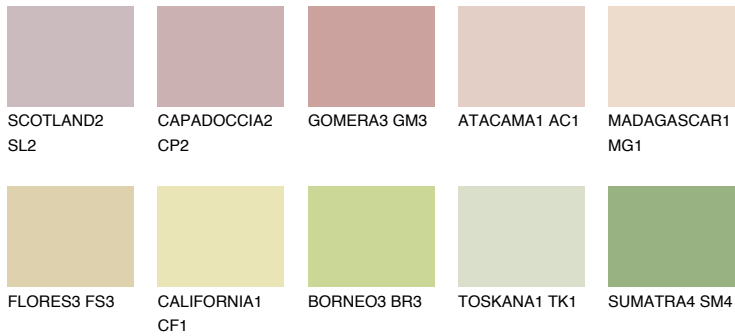

COLOUR DETAILS

TEXAS2 TX2

66% TSR 66%

Matching colours

COLOURS

INTENSE

For more information on plasters and paints, go to www.ceresit.lv

*The presented colours refer to plasters and paints offered by Ceresit. Due to the use of digital techniques, the presented colours might not represent the original ones, thus they cannot be considered as a reliable colour presentation. We recommend checking the authentic colour samples.