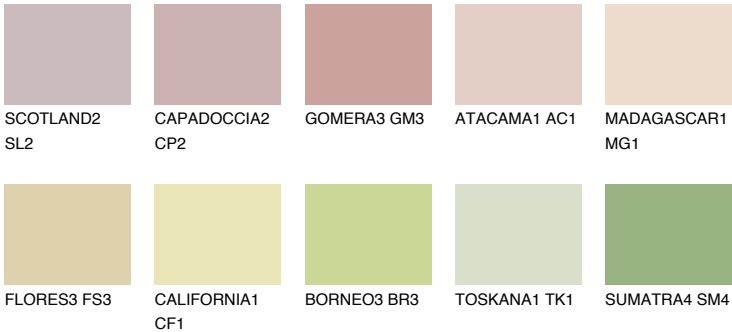

## TEXAS2 TX2

66% TSR 66%

### Matching colours

#### COLOURS

#### INTENSE

For more information on plasters and paints, go to [www.ceresit.lv](http://www.ceresit.lv)

\*The presented colours refer to plasters and paints offered by Ceresit. Due to the use of digital techniques, the presented colours might not represent the original ones, thus they cannot be considered as a reliable colour presentation. We recommend checking the authentic colour samples.