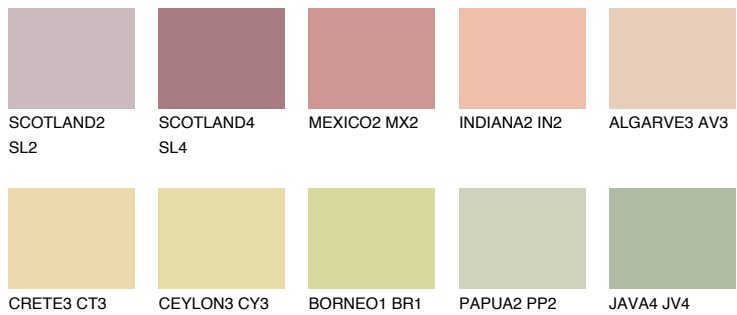

COLOUR DETAILS

TEXAS3 TX3

60% TSR 63%

Matching colours

COLOURS

INTENSE

For more information on plasters and paints, go to www.ceresit.lv

*The presented colours refer to plasters and paints offered by Ceresit. Due to the use of digital techniques, the presented colours might not represent the original ones, thus they cannot be considered as a reliable colour presentation. We recommend checking the authentic colour samples.