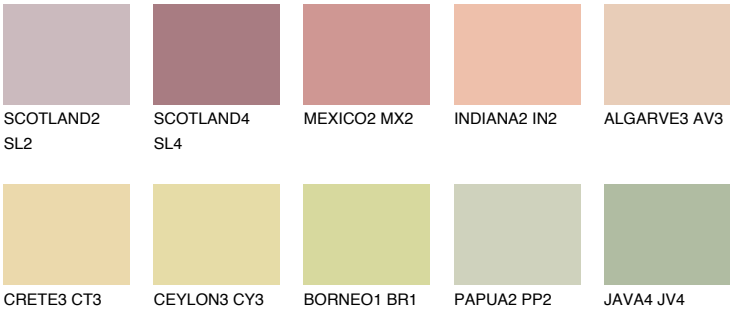

TEXAS3 TX3

60% TSR 63%

Matching colours

COLOURS

INTENSE

For more information on plasters and paints, go to www.ceresit.lv

*The presented colours refer to plasters and paints offered by Ceresit. Due to the use of digital techniques, the presented colours might not represent the original ones, thus they cannot be considered as a reliable colour presentation. We recommend checking the authentic colour samples.