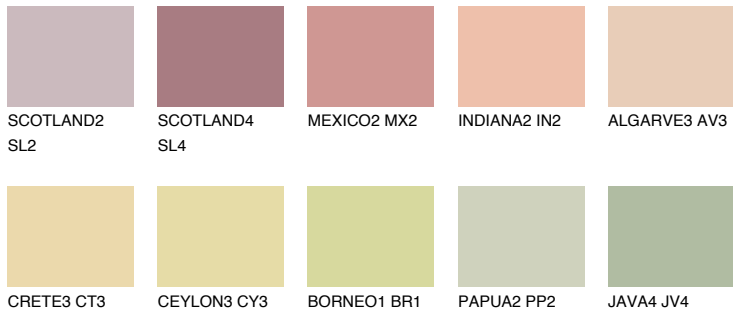

COLOUR DETAILS

TEXAS3 TX3

60% TSR 63%

Matching colours

COLOURS

INTENSE

For more information on plasters and paints, go to www.ceresit.lv

*The presented colours refer to plasters and paints offered by Ceresit. Due to the use of digital techniques, the presented colours might not represent the original ones, thus they cannot be considered as a reliable colour presentation. We recommend checking the authentic colour samples.