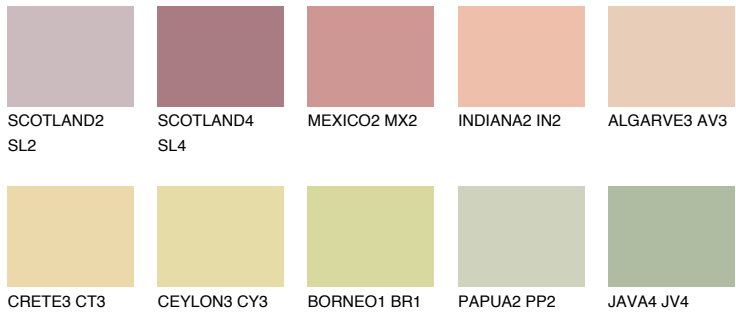

# COLOUR DETAILS

## TEXAS3 TX3

60% TSR 63%

### Matching colours

#### COLOURS