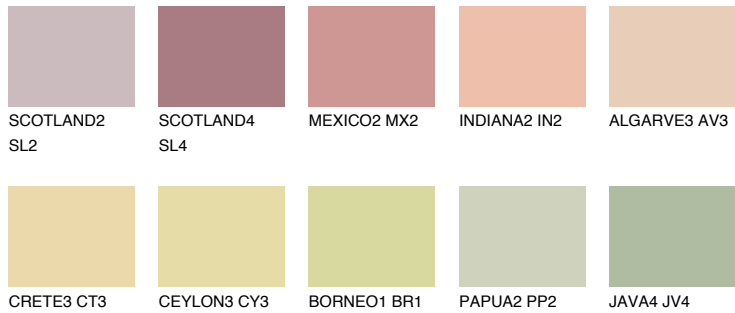

COLOUR DETAILS

TEXAS3 TX3

60% TSR 63%

Matching colours

COLOURS

INTENSE

For more information on plasters and paints, go to www.ceresit.lv

*The presented colours refer to plasters and paints offered by Ceresit. Due to the use of digital techniques, the presented colours might not represent the original ones, thus they cannot be considered as a reliable colour presentation. We recommend checking the authentic colour samples.