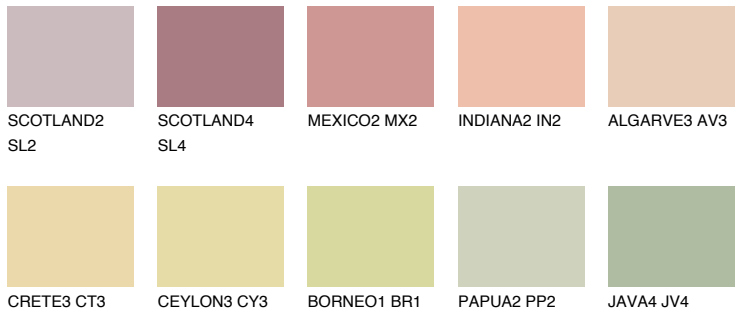

COLOUR DETAILS

TEXAS3 TX3

60% TSR 63%

Matching colours

COLOURS

INTENSE

For more information on plasters and paints, go to www.ceresit.lv

*The presented colours refer to plasters and paints offered by Ceresit. Due to the use of digital techniques, the presented colours might not represent the original ones, thus they cannot be considered as a reliable colour presentation. We recommend checking the authentic colour samples.