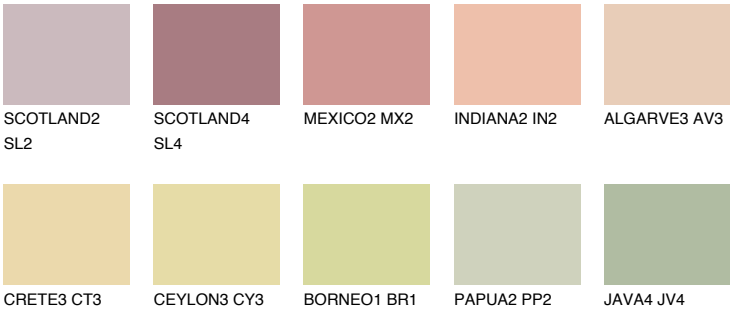

## TEXAS3 TX3

60% TSR 63%

### Matching colours

#### COLOURS

#### INTENSE

For more information on plasters and paints, go to [www.ceresit.lv](http://www.ceresit.lv)

\*The presented colours refer to plasters and paints offered by Ceresit. Due to the use of digital techniques, the presented colours might not represent the original ones, thus they cannot be considered as a reliable colour presentation. We recommend checking the authentic colour samples.