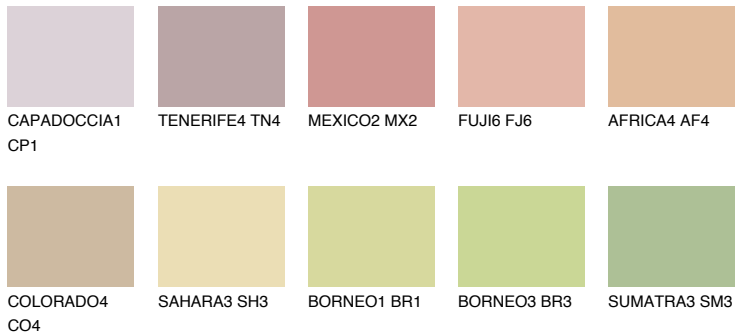

COLOUR DETAILS

TEXAS4 TX4

52% TSR 56%

Matching colours

COLOURS

INTENSE

For more information on plasters and paints, go to www.ceresit.lv

*The presented colours refer to plasters and paints offered by Ceresit. Due to the use of digital techniques, the presented colours might not represent the original ones, thus they cannot be considered as a reliable colour presentation. We recommend checking the authentic colour samples.