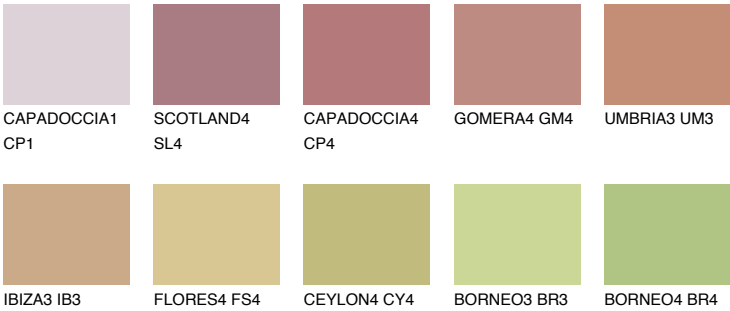

TEXAS5 TX5

33% TSR 40%

Matching colours

COLOURS

INTENSE

For more information on plasters and paints, go to www.ceresit.lv

*The presented colours refer to plasters and paints offered by Ceresit. Due to the use of digital techniques, the presented colours might not represent the original ones, thus they cannot be considered as a reliable colour presentation. We recommend checking the authentic colour samples.