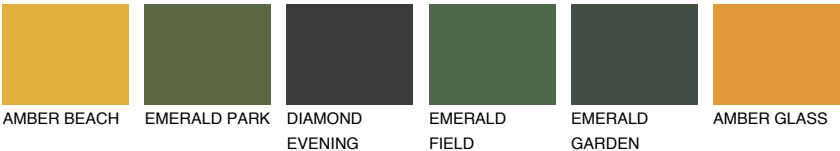

TEXAS5 TX5

33% TSR 40%

Matching colours

COLOURS

INTENSE

For more information on plasters and paints, go to www.ceresit.lv

*The presented colours refer to plasters and paints offered by Ceresit. Due to the use of digital techniques, the presented colours might not represent the original ones, thus they cannot be considered as a reliable colour presentation. We recommend checking the authentic colour samples.