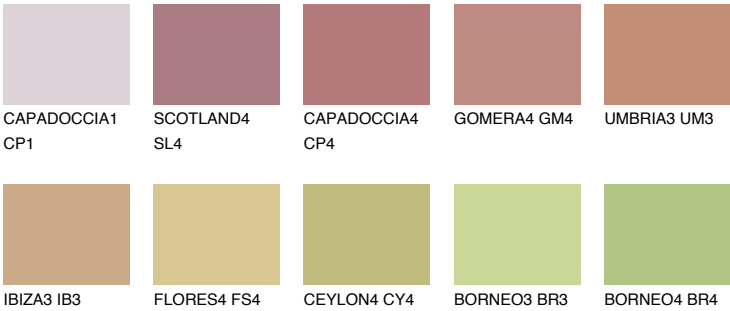

## TEXAS5 TX5

33% TSR 40%

### Matching colours

#### COLOURS

#### INTENSE

For more information on plasters and paints, go to [www.ceresit.lv](http://www.ceresit.lv)

\*The presented colours refer to plasters and paints offered by Ceresit. Due to the use of digital techniques, the presented colours might not represent the original ones, thus they cannot be considered as a reliable colour presentation. We recommend checking the authentic colour samples.