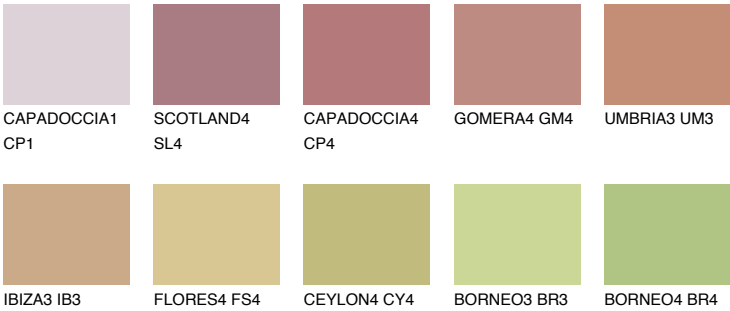

## TEXAS5 TX5

☀ 33%    **TSR 40%**

### Matching colours

#### COLOURS

#### INTENSE

For more information on plasters and paints, go to  
[www.ceresit.lv](http://www.ceresit.lv)

\*The presented colours refer to plasters and paints offered by Ceresit. Due to the use of digital techniques, the presented colours might not represent the original ones, thus they cannot be considered as a reliable colour presentation. We recommend checking the authentic colour samples.