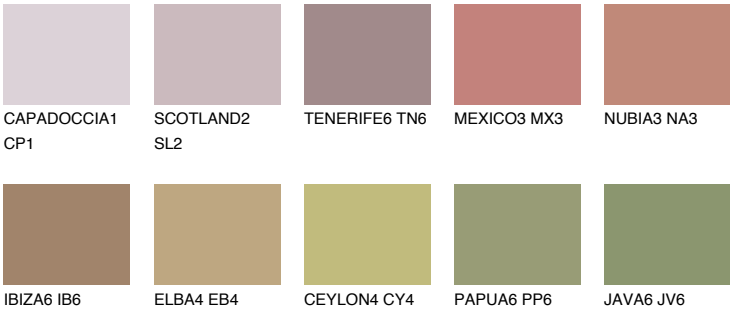

TEXAS6 TX6

☀ 25% **TSR 30%**

Matching colours

COLOURS

INTENSE

For more information on plasters and paints, go to www.ceresit.lv

*The presented colours refer to plasters and paints offered by Ceresit. Due to the use of digital techniques, the presented colours might not represent the original ones, thus they cannot be considered as a reliable colour presentation. We recommend checking the authentic colour samples.